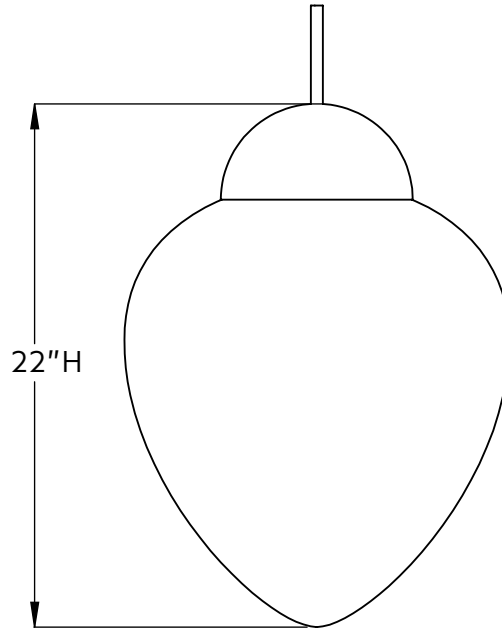

MARY WALLIS

ACORN EXTRA LARGE

FRONT

TOP

DIMENSIONS

22" high x 16" diameter

WEIGHT

12 lbs