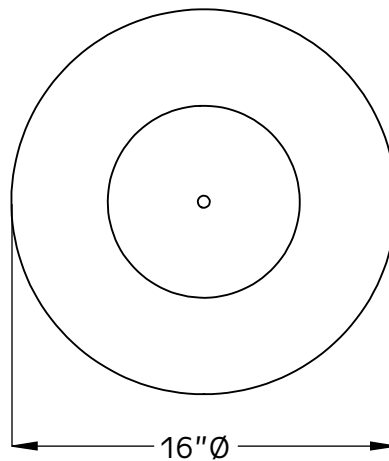

MARY WALLIS

ACORN EXTRA LARGE

FRONT

TOP

DIMENSIONS

22" high x 16" diameter

WEIGHT

12 lbs