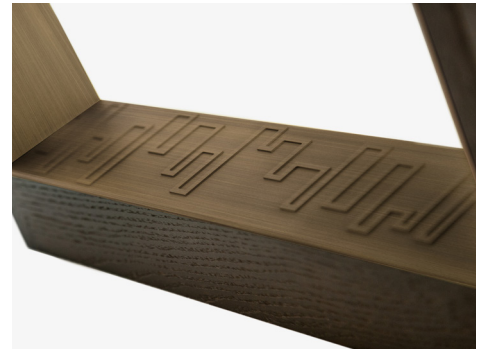

## BRIDGE SIDE TABLE WITH DRAWER

The Bridge Bedside table is inspired by the structural form of a bridge. With concealed feature drawer. Consistent with the other pieces in the Bridge range, the smooth surface of the high gloss top is contrasted with the more textural design of the table's linear legs.

## BRIDGE SIDE TABLE WITH DRAWER VARIATIONS

### VARIATION I

FAWN-STAINED  
OAK TOP

TAUPE-  
METALLIC OAK  
BASE

BRONZE DETAILS

### DIMENSIONS

650mm H x 800mm W x 500mm D  
25.59in H x 31.50in W x 19.69in D