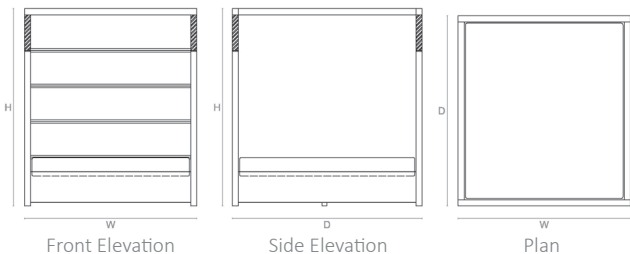

USA SIZE II

DIMENSIONS - (Mattress not included)

UK SIZE I KING SIZE

2250mm H x 1670mm W x 2170mm D
88.58in H x 65.75in W x 85.43in D
MATTRESS REQ: 1500mm W x 2000mm D

UK SIZE II SUPER KING SIZE

2250mm H x 1970mm W x 2170mm D
88.58in H x 77.56in W x 85.43in D
MATTRESS REQ: 1800mm W x 2000mm D

USA SIZE I QUEEN

2250mm H x 1694mm W x 2202mm D
88.58in H x 66.69in W x 86.69in D
MATTRESS REQ: 1524mm W x 2032mm D

USA SIZE II KING SIZE

2250mm H x 2100mm W x 2202mm D
88.58in H x 82.68in W x 86.69in D
MATTRESS REQ: 1930mm W x 2032mm D

FABRIC SPECIFICATIONS

UK SIZE I - KING SIZE

PLAIN FABRIC

HEAD BOARD: 8m | 8.8yds

PATTERN/ VELVET/ LEATHER- SIZE I

AVIALABLE UPON REQUEST

UK SIZE II - SUPER KING SIZE

PLAIN FABRIC

MAIN BODY: 9m | 9.8 yds

PATTERN/ VELVET/ LEATHER- SIZE I

AVIALABLE UPON REQUEST

USA SIZE I - QUEEN

PLAIN FABRIC

MAIN BODY: 8m | 8.8 yds

PATTERN/ VELVET/ LEATHER- SIZE I

AVIALABLE UPON REQUEST

USA SIZE II - KING

PLAIN FABRIC

MAIN BODY: 10m | 11.98 yds

PATTERN/ VELVET/ LEATHER- SIZE I

AVIALABLE UPON REQUEST

UPHOLSTERY COM

Upholstered items may be ordered using customer's own fabric or leather (COM).

LEAD TIME & SHIPPING

12- 14 weeks + shipping. Shipping costs quoted upon confirmation of delivery address.

NOTES

This piece can be tailor made to bespoke sizes and finishes, please enquire for further details.

FINISHES VARIATIONS

FBC London products are fabricated to the highest quality. The majority of finishes are made and finished by hand and thus some variation is to be expected. FBC London works closely with our fabricators to assure all the finishes are to our typical high standards and closely align to FBC master references. With finishes of natural material such as wood and stone inherent disparities in colour and grain pattern because of variations caused by nature, over which FBC London has no control. FBC London cannot guarantee exact colour, grain, or texture of wood or stone but will work closely with you as our client to highlight this where necessary