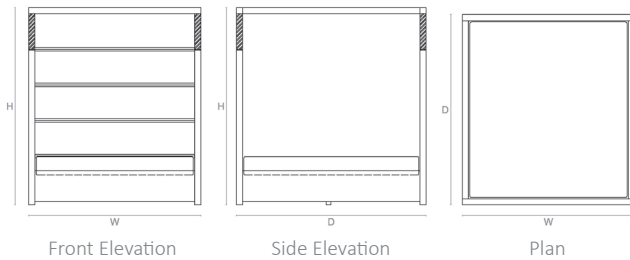

GEORGIANA BED VARIATIONS

VARIATION I

VARIATION II

ALTERNATIVE FINISH COMBINATIONS AVAILABLE, SEE FBC LONDON FINISHES LOOKBOOK FOR REFERENCE OR CONTACT FBC LONDON TO SPECIFY BESPOKE FINISHES FOR YOUR ORDER. (BESPOKE DESIGN FEE CHARGES MAY BE APPLICABLE)

LINE DRAWINGS

UK SIZE I

UK SIZE II

USA SIZE I

USA SIZE II

DIMENSIONS - (Mattress not included)

UK SIZE I KING SIZE

2250mm H x 1670mm W x 2170mm D
88.58in H x 65.75in W x 85.43in D
MATTRESS REQ: 1500mm W x 2000mm D

UK SIZE II SUPER KING SIZE

2250mm H x 1970mm W x 2170mm D
88.58in H x 77.56in W x 85.43in D
MATTRESS REQ: 1800mm W x 2000mm D

USA SIZE I QUEEN

2250mm H x 1694mm W x 2202mm D
88.58in H x 66.69in W x 86.69in D
MATTRESS REQ: 1524mm W x 2032mm D

USA SIZE II KING SIZE

2250mm H x 2100mm W x 2202mm D
88.58in H x 82.68in W x 86.69in D
MATTRESS REQ: 1930mm W x 2032mm D

FABRIC SPECIFICATIONS

UK SIZE I - KING SIZE

PLAIN FABRIC

HEAD BOARD: 8m | 8.8yds

PATTERN/ VELVET/ LEATHER- SIZE I

AVIALABLE UPON REQUEST

UK SIZE II - SUPER KING SIZE

PLAIN FABRIC

MAIN BODY: 9m | 9.8 yds

PATTERN/ VELVET/ LEATHER- SIZE I

AVIALABLE UPON REQUEST

USA SIZE I - QUEEN

PLAIN FABRIC

MAIN BODY: 8m | 8.8 yds

PATTERN/ VELVET/ LEATHER- SIZE I

AVIALABLE UPON REQUEST

USA SIZE II - KING

PLAIN FABRIC

MAIN BODY: 10m | 11.98 yds

PATTERN/ VELVET/ LEATHER- SIZE I

AVIALABLE UPON REQUEST

UPHOLSTERY COM

Upholstered items may be ordered using customer's own fabric or leather (COM).

LEAD TIME & SHIPPING

12- 14 weeks + shipping. Shipping costs quoted upon confirmation of delivery address.

NOTES

This piece can be tailor made to bespoke sizes and finishes, please enquire for further details.

FINISHES VARIATIONS