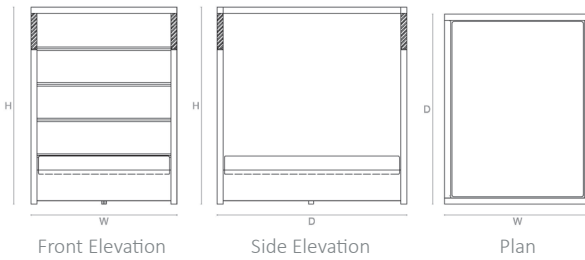

LINE DRAWINGS

UK SIZE I