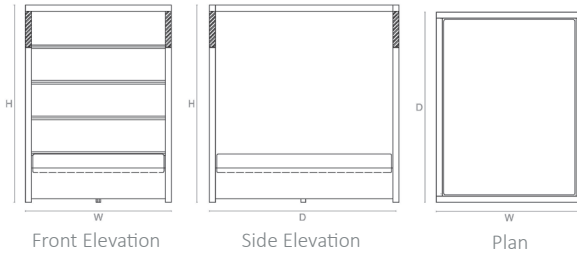

GEORGIANA BED VARIATIONS

VARIATION I

VARIATION II

ALTERNATIVE FINISH COMBINATIONS AVAILABLE, SEE FBC LONDON FINISHES LOOKBOOK FOR REFERENCE OR CONTACT FBC LONDON TO SPECIFY BESPOKE FINISHES FOR YOUR ORDER. (BESPOKE DESIGN FEE CHARGES MAY BE APPLICABLE)

LINE DRAWINGS

UK SIZE I

UK SIZE II

USA SIZE I

USA SIZE II

DIMENSIONS - (Mattress not included)

UK SIZE I KING SIZE

2250mm H x 1670mm W x 2170mm D
88.58in H x 65.75in W x 85.43in D
MATTRESS REQ: 1500mm W x 2000mm D

UK SIZE II SUPER KING SIZE

2250mm H x 1970mm W x 2170mm D
88.58in H x 77.56in W x 85.43in D
MATTRESS REQ: 1800mm W x 2000mm D

USA SIZE I QUEEN

2250mm H x 1694mm W x 2202mm D
88.58in H x 66.69in W x 86.69in D
MATTRESS REQ: 1524mm W x 2032mm D

USA SIZE II KING SIZE

2250mm H x 2100mm W x 2202mm D
88.58in H x 82.68in W x 86.69in D
MATTRESS REQ: 1930mm W x 2032mm D

FABRIC SPECIFICATIONS

UK SIZE I - KING SIZE

PLAIN FABRIC

HEAD BOARD: 8m | 8.8yds

PATTERN/ VELVET/ LEATHER- SIZE I

AVIALABLE UPON REQUEST

UK SIZE II - SUPER KING SIZE

PLAIN FABRIC

MAIN BODY: 9m | 9.8 yds

PATTERN/ VELVET/ LEATHER- SIZE I

AVIALABLE UPON REQUEST

USA SIZE I - QUEEN

PLAIN FABRIC

MAIN BODY: 8m | 8.8 yds

PATTERN/ VELVET/ LEATHER- SIZE I

AVIALABLE UPON REQUEST

USA SIZE II - KING

PLAIN FABRIC

MAIN BODY: 10m | 11.98 yds

PATTERN/ VELVET/ LEATHER- SIZE I

AVIALABLE UPON REQUEST

UPHOLSTERY COM

Upholstered items may be ordered using customer's own fabric or leather (COM).

LEAD TIME & SHIPPING

12- 14 weeks + shipping. Shipping costs quoted upon confirmation of delivery address.

NOTES

This piece can be tailor made to bespoke sizes and finishes, please enquire for further details.

FINISHES VARIATIONS