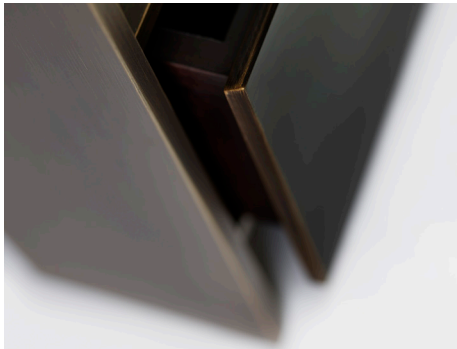

## GLACIAL BEDSIDE TABLE

The name is inspired by the materiality of the textured Ultra Clear Glass Top reminiscent of ice in a glacier. The ice like top if placed onto the contrasting slim bronze legs. This bedside table is a minimal yet textural addition to any room.

## GLACIAL BEDSIDE TABLE VARIATIONS