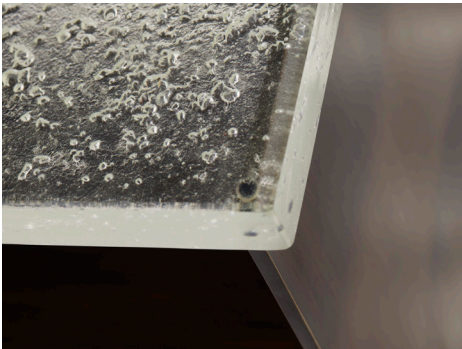

## GLACIAL BEDSIDE TABLE

The name is inspired by the materiality of the textured Ultra Clear Glass Top reminiscent of ice in a glacier. The ice like top if placed onto the contrasting slim bronze legs. This bedside table is a minimal yet textural addition to any room.

## GLACIAL BEDSIDE TABLE VARIATIONS

### VARIATION I

BRONZE FINISH  
FRAME

ULTRA CLEAR  
SEEDED GLASS

ALTERNATIVE FINISH COMBINATIONS AVAILABLE, SEE FBC LONDON FINISHES LOOKBOOK FOR REFERENCE OR CONTACT FBC LONDON TO SPECIFY BESPOKE FINISHES FOR YOUR ORDER.  
(BESPOKE DESIGN FEE CHARGES MAY BE APPLICABLE)