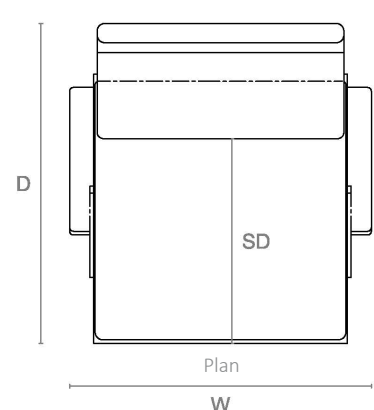

LINE DRAWINGS

DIMENSIONS

950mm H x 820mm W x 885mm D x 420mm SH x 600mm SD
 37.40in H x 32.3in W x 34.84in D x 16.54in SH x 23.6in SD

FABRIC SPECIFICATIONS

PLAIN FABRIC
 BODY: 5m | 6 yds

PATTERN/ VELVET/ LEATHER
 BODY: 6.5m | 7.8yds | 70 sq ft