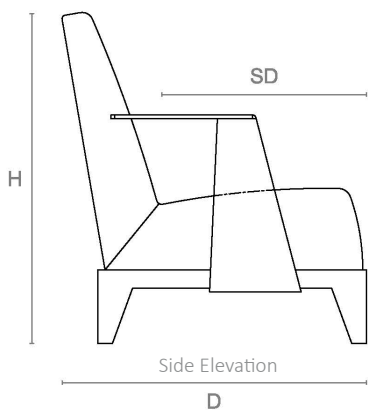

LINE DRAWINGS

DIMENSIONS

950mm H x 820mm W x 885mm D x 420mm SH x 600mm SD
 37.40in H x 32.3in W x 34.84in D x 16.54in SH x 23.6in SD

FABRIC SPECIFICATIONS

PLAIN FABRIC
 BODY: 5m | 6 yds

PATTERN/ VELVET/ LEATHER
 BODY: 6.5m | 7.8yds | 70 sq ft