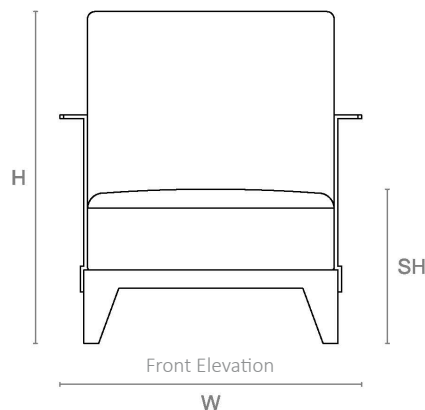

LINE DRAWINGS

DIMENSIONS

950mm H x 820mm W x 885mm D x 420mm SH x 600mm SD
 37.40in H x 32.3in W x 34.84in D x 16.54in SH x 23.6in SD

FABRIC SPECIFICATIONS

PLAIN FABRIC
 BODY: 5m | 6 yds

PATTERN/ VELVET/ LEATHER
 BODY: 6.5m | 7.8yds | 70 sq ft