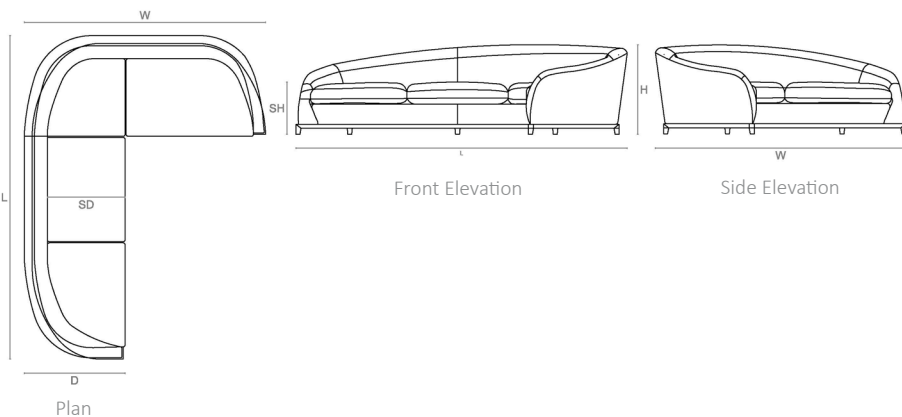

## LINE DRAWINGS

### SIZE I

## DIMENSIONS

### SIZE I:

845mm H x 2400mm W x 980mm D  
500mm SH x 770mm SD  
33.27in H x 94.49in W x 38.58in D  
16.69in Sh x 30.31in SD