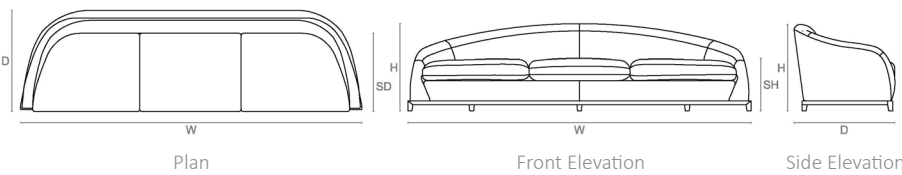

LONDON SOFA VARIATIONS

VARIATION I

ALTERNATIVE FINISH COMBINATIONS AVAILABLE, SEE FBC LONDON FINISHES LOOKBOOK FOR REFERENCE OR CONTACT FBC LONDON TO SPECIFY BESPOKE FINISHES FOR YOUR ORDER.
(BESPOKE DESIGN FEE CHARGES MAY BE APPLICABLE)

LINE DRAWINGS

SIZE I

SIZE II

SIZE III

DIMENSIONS

SIZE I:

845mm H x 2400mm W x 980mm D
500mm SH x 770mm SD
33.27in H x 94.49in W x 38.58in D
16.69in Sh x 30.31in SD

SIZE II:

845mm H x 3200mm W x 980mm D
500mm SH x 770mm SD
33.27in H x 133.86in W x 38.58in D
16.69in Sh x 30.31in SD

SIZE III

L-SHAPE
845mm H x 2400mm W x 3200mm L x 980mm D
500mm SH x 770mm SD
33.27in H x 94.4in W x 125.9in x 38.5in D
19.6in SH x 30.31in

FABRIC SPECIFICATIONS

LONDON SOFA- SIZE I:

PLAIN FABRIC
BODDY & SEATS: 18m | 19.7 yds

PATTERN/VELVET/ LEATHER:
BODY & SEATS 20m | 21.9 yds | 215 sq ft

LONDON SOFA- SIZE II:

PLAIN FABRIC
BODY & SEATS: 22m | 26.31 yds

PATTERN/VELVET/ LEATHER:
BODY & SEATS 20m | 21.9 yds | 215 sq ft

PATTERN/VELVET:
BODY & SEAT: 23m | 27.59 yds | 248 sq ft

LONDON SOFA- CORNER :

PLAIN FABRIC
BODY & SEATS: 30m | 32.80 yds

PATTERN/VELVET/ LEATHER:
BODY & SEATS 33m | 39.47 yds | 355 sq ft

UPHOLSTERY

COM

Upholstered items may be ordered using customer's own fabric or leather (COM).

LEAD TIME & SHIPPING

12- 14 weeks + shipping. Shipping costs quoted upon confirmation of delivery address.

NOTES

This piece can be tailor made to bespoke sizes and finishes, please enquire for further details.

FINISHES VARIATIONS