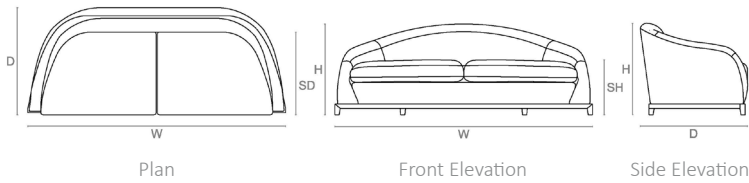

## LINE DRAWINGS

### SIZE I

### SIZE I:

845mm H x 2400mm W x 980mm D  
500mm SH x 770mm SD  
33.27in H x 94.49in W x 38.58in D  
16.69in Sh x 30.31in SD

### SIZE II:

845mm H x 3200mm W x 980mm D  
500mm SH x 770mm SD  
33.27in H x 133.86in W x 38.58in D  
16.69in Sh x 30.31in SD