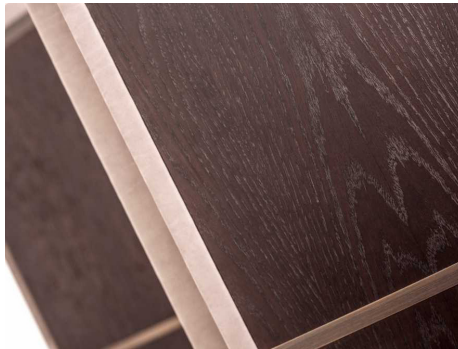

PARIS MIRROR

The folding screen with upholstered suede frame compliments the soft reflection of the antique mirror

## PARIS MIRROR SCREEN VARIATIONS

### VARIATION I

CHOCOLATE-  
BROWN OAK BACK

ANTIQUE MIRROR

BRASS FINISH  
DETAILS

COM 1

ALTERNATIVE FINISH COMBINATIONS AVAILABLE, SEE FBC LONDON FINISHES LOOKBOOK FOR REFERENCE OR CONTACT FBC LONDON TO SPECIFY BESPOKE FINISHES FOR YOUR ORDER.  
(BESPOKE DESIGN FEE CHARGES MAY BE APPLICABLE)

### FABRIC SPECIFICATIONS

PLAIN FABRIC  
PER PANNEL: 3m | 3.3 yrds

PATTERN/ VELVET/ LEATHER  
PER PANNEL: 4m | 4.4 yrds | 43 sq ft