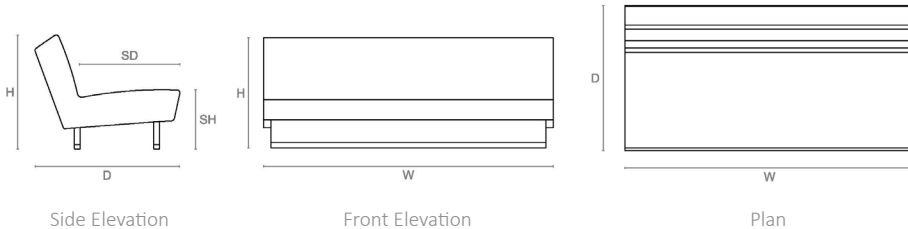

LINE DRAWINGS

LONG

LONG

CORNER

DIMENSIONS

LONG

785mm H x 2000mm W x 995mm D
400mm SH x 700mm SD
30.91in H x 78.74in W x 39.17in D
15.75in SH x 15.75in SD

SHORT

785mm H x 1000mm W x 995mm D
400mm SH x 700mm SD
30.91in H x 39.37in W x 39.17in D
15.75in SH x 27.56in SD

CORNER

785mm H x 995mm W x 995mm D
400mm SH x 700mm SD
30.91in H x 39.37in W x 39.17in D
15.75in SH x 27.56in SD