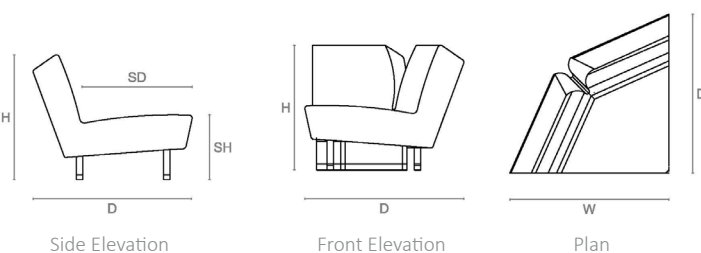

LINE DRAWINGS

LONG

LONG

CORNER

DIMENSIONS

LONG

785mm H x 2000mm W x 995mm D
400mm SH x 700mm SD
30.91in H x 78.74in W x 39.17in D
15.75in SH x 15.75in SD

SHORT

785mm H x 1000mm W x 995mm D
400mm SH x 700mm SD
30.91in H x 39.37in W x 39.17in D
15.75in SH x 27.56in SD

CORNER

785mm H x 995mm W x 995mm D
400mm SH x 700mm SD
30.91in H x 39.37in W x 39.17in D
15.75in SH x 27.56in SD

FABRIC SPECIFICATIONS

LONG

PLAIN FABRIC

MAIN BODY: 12m | 13 yds

PATTERN/VELVET/LEATHER

MAIN BODY: 14m | 15.3 yds | 159 sq ft

SHORT

PLAIN FABRIC