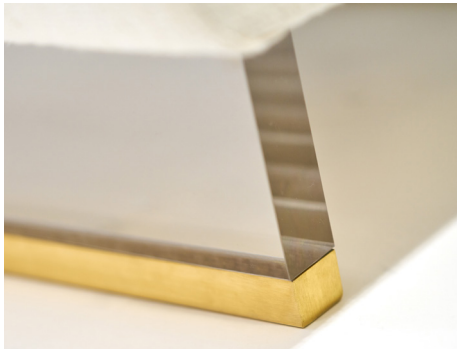

VESTA SOFA

The Vesta, a versatile modular sofa. The inspiration drawn from the roman goddess of hearth and home. The clean lines of the upholstery compliment the horizontal lines of the lucite and brass material mixed base. Varying sizes and corner sections allows the design to be customisable to fit.

LINE DRAWINGS

LONG

LONG

CORNER

DIMENSIONS

LONG

785mm H x 2000mm W x 995mm D
400mm SH x 700mm SD
30.91in H x 78.74in W x 39.17in D
15.75in SH x 15.75in SD

SHORT

785mm H x 1000mm W x 995mm D
400mm SH x 700mm SD
30.91in H x 39.37in W x 39.17in D
15.75in SH x 27.56in SD

CORNER

785mm H x 995mm W x 995mm D
400mm SH x 700mm SD
30.91in H x 39.37in W x 39.17in D
15.75in SH x 27.56in SD

FABRIC SPECIFICATIONS

LONG

PLAIN FABRIC

MAIN BODY: 12m | 13 yds

PATTERN/VELVET/LEATHER

MAIN BODY: 14m | 15.3 yds | 159 sq ft

SHORT

PLAIN FABRIC