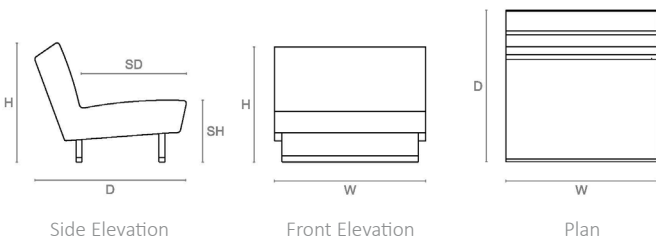

LINE DRAWINGS

LONG

LONG

CORNER

DIMENSIONS

LONG

785mm H x 2000mm W x 995mm D
400mm SH x 700mm SD
30.91in H x 78.74in W x 39.17in D
15.75in SH x 15.75in SD

SHORT

785mm H x 1000mm W x 995mm D
400mm SH x 700mm SD
30.91in H x 39.37in W x 39.17in D
15.75in SH x 27.56in SD

CORNER

785mm H x 995mm W x 995mm D
400mm SH x 700mm SD
30.91in H x 39.37in W x 39.17in D
15.75in SH x 27.56in SD