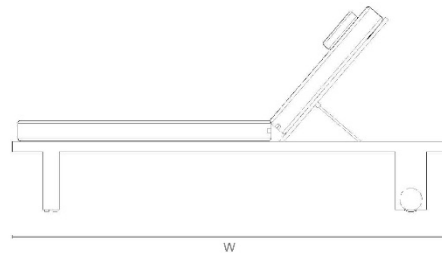

450mm H x 920mm W x 420mm D x 450mm SH x 420mm SD
17.7in H x 36.2in W x 16.5in D x 17.7in SH x 16.5in SD

UPHOLSTERY SPECIFICATIONS

Plain fabric 54" wide: xxx metres | xxx yards

COL: 65 sq. ft of usable leather