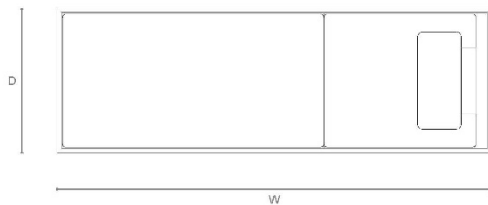

450mm H x 920mm W x 420mm D x 450mm SH x 420mm SD
17.7in H x 36.2in W x 16.5in D x 17.7in SH x 16.5in SD

UPHOLSTERY SPECIFICATIONS

Plain fabric 54" wide: xxx metres | xxx yards

COL: 65 sq. ft of usable leather