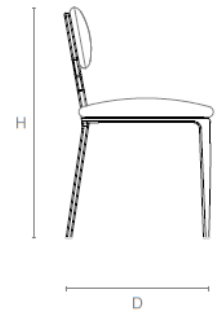

820mm H x 1400mm W x 540mm D x 500mm SH x 445mm SD  
32.3in H x 55.1in W x 21.3in D x 19.7in SH x 17.5in SD

### UPHOLSTERY SPECIFICATIONS

Plain fabric 54" wide: 5 metres | 5.5 yards

COL: 65 sq. ft of usable leather

Speciality COM, patterns, velvet or other: Please enquire

**ESTIMATED LEAD TIME** 14 to 16 weeks plus shipping