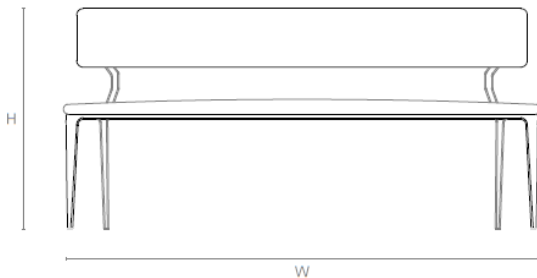

820mm H x 1400mm W x 540mm D x 500mm SH x 445mm SD  
32.3in H x 55.1in W x 21.3in D x 19.7in SH x 17.5in SD

### UPHOLSTERY SPECIFICATIONS

Plain fabric 54" wide: 5 metres | 5.5 yards

COL: 65 sq. ft of usable leather

Speciality COM, patterns, velvet or other: Please enquire

**ESTIMATED LEAD TIME** 14 to 16 weeks plus shipping