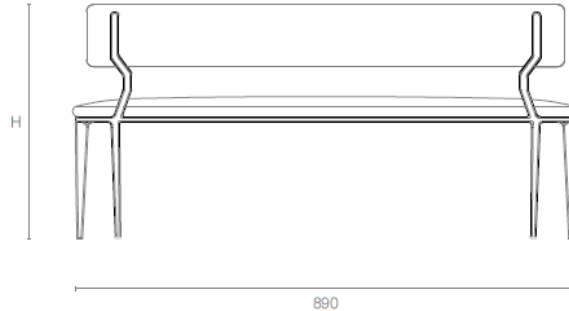

820mm H x 1400mm W x 540mm D x 500mm SH x 445mm SD  
32.3in H x 55.1in W x 21.3in D x 19.7in SH x 17.5in SD

### UPHOLSTERY SPECIFICATIONS

Plain fabric 54" wide: 5 metres | 5.5 yards

COL: 65 sq. ft of usable leather

Speciality COM, patterns, velvet or other: Please enquire

**ESTIMATED LEAD TIME** 14 to 16 weeks plus shipping