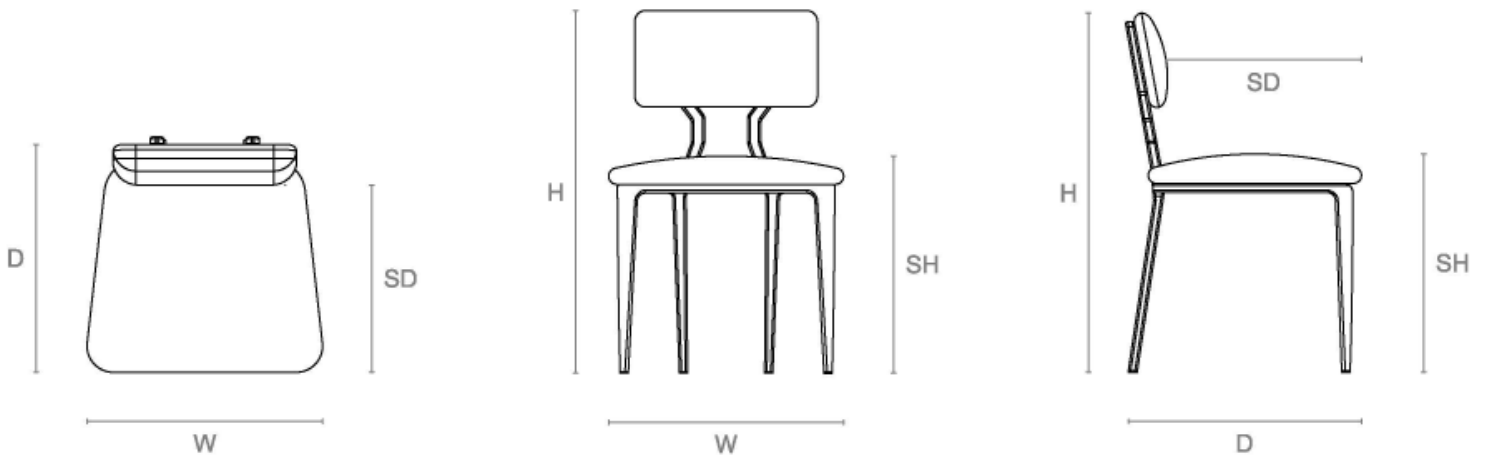

820mm H x 540mm W x 540mm D x 500 SH x 445 SD
32.3in H x 21.26in W x 21.26in D x 19.69 SH x 17.52 SD

UPHOLSTERY SPECIFICATIONS

Plain fabric 54" wide: 5 metres | 5.5 yards

COL: 65 sq. ft of usable leather