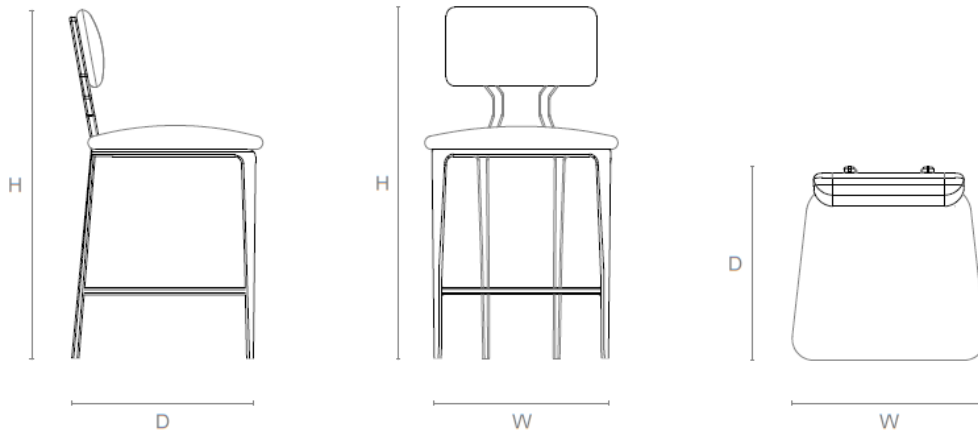

975mm H x 540mm W x 540mm D x 650mm SH x 445mm SD
 1100mm H 540mm W x 540mm D x 780mm SH x 445mm SD
 38.4in H x 21.3in W x 21.3in D x 25.6in SH x 17.5in SD
 43.3in H 21.3in W x 21.3in D x 30.7in SH x 17.5in SD

UPHOLSTERY SPECIFICATIONS

Plain fabric 54" wide: 5 metres | 5.5 yards

COL: 65 sq. ft of usable leather

Speciality COM, patterns, velvet or other: Please enquire

ESTIMATED LEAD TIME 14 to 16 weeks plus shipping