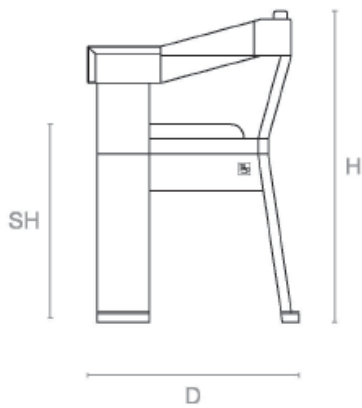

765mm H x 715mm W x 520mm D 485mm SH x 435mm SD  
30.12in H x 28.15in W x 20.47in D 19.09in SH x 17.13in SD

## UPHOLSTERY SPECIFICATIONS

Plain fabric 54" wide: 5 metres | 5.5 yards

COL: 65 sq. ft of usable leather

Speciality COM, patterns, velvet or other: Please enquire

**ESTIMATED LEAD TIME** 14 to 16 weeks plus shipping