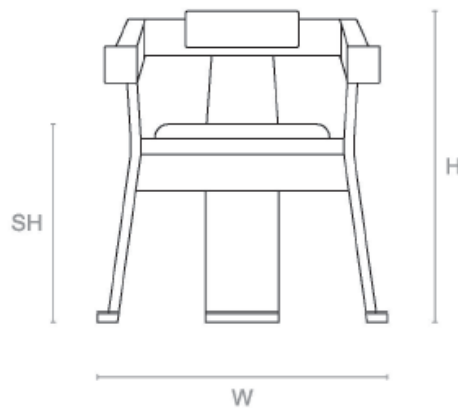

765mm H x 715mm W x 520mm D 485mm SH x 435mm SD  
30.12in H x 28.15in W x 20.47in D 19.09in SH x 17.13in SD

## UPHOLSTERY SPECIFICATIONS

Plain fabric 54" wide: 5 metres | 5.5 yards

COL: 65 sq. ft of usable leather

Speciality COM, patterns, velvet or other: Please enquire

**ESTIMATED LEAD TIME** 14 to 16 weeks plus shipping