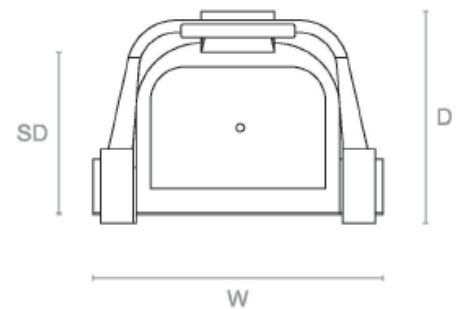

765mm H x 715mm W x 520mm D 485mm SH x 435mm SD  
30.12in H x 28.15in W x 20.47in D 19.09in SH x 17.13in SD

## UPHOLSTERY SPECIFICATIONS

Plain fabric 54" wide: 5 metres | 5.5 yards

COL: 65 sq. ft of usable leather

Speciality COM, patterns, velvet or other: Please enquire

**ESTIMATED LEAD TIME** 14 to 16 weeks plus shipping