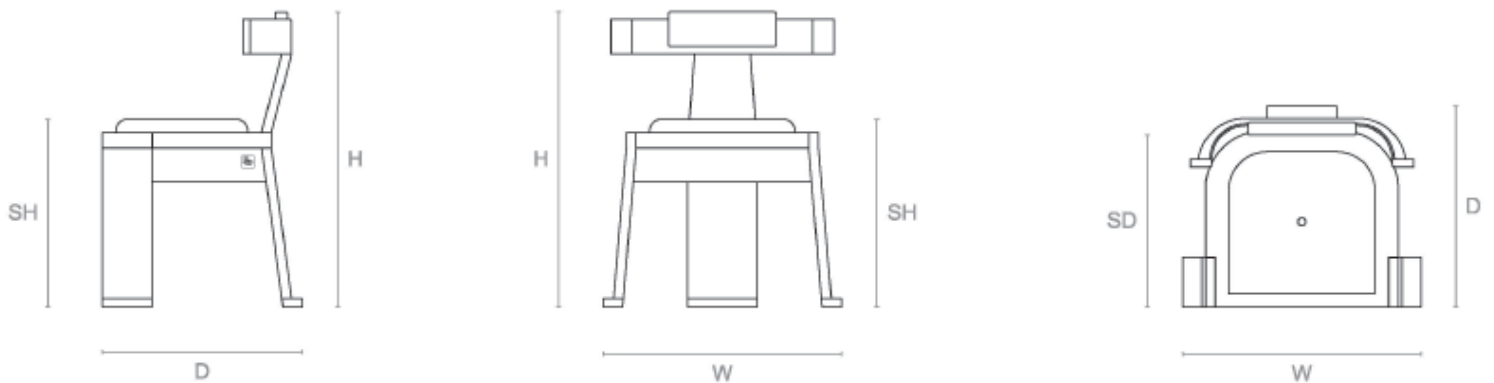

765mm H x 620mm W x 520mm D 485mm SH x 435mm SD  
30.12in H x 24.41in W x 20.47in D 19.09in SH x 17.13in SD

### UPHOLSTERY SPECIFICATIONS

Plain fabric 54" wide: 5 metres | 5.5 yards

COL: 65 sq. ft of usable leather

Speciality COM, patterns, velvet or other: Please enquire

**ESTIMATED LEAD TIME** 14 to 16 weeks plus shipping