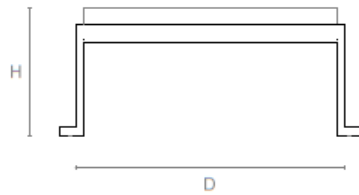

400mm H x 1600mm W x 950mm D
15.7in H x 63.0in W x 37.4in D

ESTIMATED LEAD TIME 14 to 16 weeks plus shipping

NOTES Bespoke sizes and finishes are available. Please enquire for quote and lead time