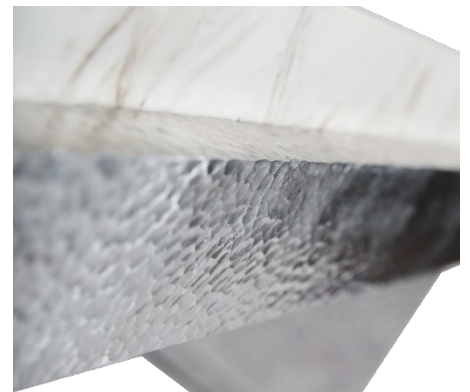

SOL COFFEE TABLE
OUTDOOR COLLECTION

The original Sol Coffee Table is the epitome of a design classic. The Coffee Table was originally designed as a modern interpretation of the traditional club environment. With a formed bronze or aluminium, and strong geometric.

SOL COFFEE TABLE OUTDOOR VARIATIONS

BRUSHED ALUMINIUM

COM 1

BRONZE FINISH

COM 1

PLANISHED ALUMINIUM

COM 1

WHITE GREY RAL 9002