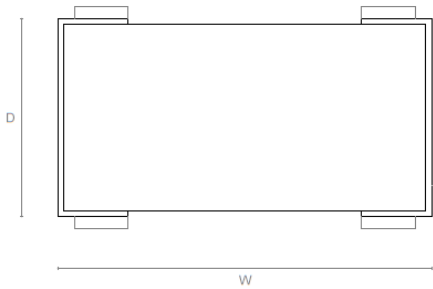

400mm H x 1600mm W x 950mm D
15.7in H x 63.0in W x 37.4in D

ESTIMATED LEAD TIME 14 to 16 weeks plus shipping

NOTES Bespoke sizes and finishes are available. Please enquire for quote and lead time