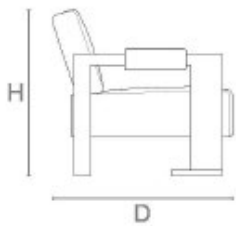

Side Elevation

Front Elevation

Plan

780mm H x 2400mm W x 850mm D x 420mm SH x 612mm SD
 30.7in H x 94.5in W x 33.5in D x 16.5in SH x 24.1in SD

UPHOLSTERY SPECIFICATIONS

Plain fabric 54" wide: 5 metres | 5.5 yards