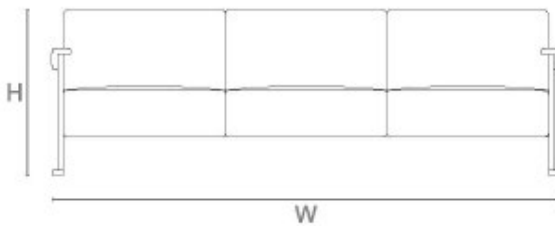

Side Elevation

Front Elevation

Plan

780mm H x 2400mm W x 850mm D x 420mm SH x 612mm SD
 30.7in H x 94.5in W x 33.5in D x 16.5in SH x 24.1in SD

UPHOLSTERY SPECIFICATIONS

Plain fabric 54" wide: 5 metres | 5.5 yards