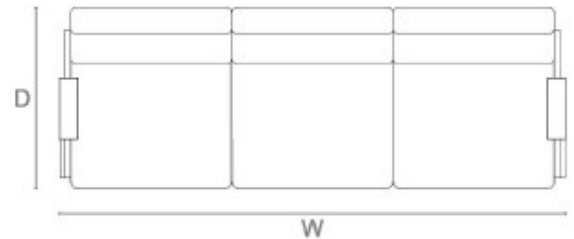

Side Elevation

Front Elevation

Plan

780mm H x 2400mm W x 850mm D x 420mm SH x 612mm SD
 30.7in H x 94.5in W x 33.5in D x 16.5in SH x 24.1in SD

UPHOLSTERY SPECIFICATIONS

Plain fabric 54" wide: 5 metres | 5.5 yards