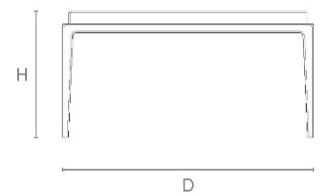

400mm H x 1400mm W x 800mm D
15.7in H x 55.1in W x 31.5in D

ESTIMATED LEAD TIME 14 to 16 weeks plus shipping

NOTES Bespoke sizes and finishes are available. Please enquire for quote and lead time