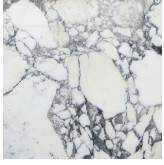

PIMLICO CONSOLE

The Pimlico Console is a statement piece with imposing, geometric legs constructed from solid oak. The Pimlico is finished with a marble top feature.

PIMLICO CONSOLE VARIATIONS

VARIATION I

ARABASCATO
MARBLE TOP

FAWN-STAINED
OAK BASE

VARIATION II

PATAGONIA
MARBLE TOP

MID-BROWN
OAK BASE

VARIATION III

WHITE PATAGONIA
MARBLE TOP

CHOCOLATE-
BROWN OAK BASE

ALTERNATIVE FINISH COMBINATIONS AVAILABLE, SEE FBC LONDON FINISHES LOOKBOOK FOR REFERENCE OR CONTACT FBC LONDON TO SPECIFY BESPOKE FINISHES FOR YOUR ORDER.
(BESPOKE DESIGN FEE CHARGES MAY BE APPLICABLE)

FINISHES VARIATIONS

FBC London products are fabricated to the highest quality. The majority of finishes are made and finished by hand and thus some variation is to be expected. FBC London works closely with our fabricators to assure all the finishes are to our typical high standards and closely align to FBC master references. With finishes of natural material such as wood and stone inherent disparities in colour and grain pattern because of variations caused by nature, over which FBC London has no control. FBC London cannot guarantee exact colour, grain, or texture of wood or stone but will work closely with you as our client to highlight this where necessary.