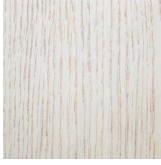

PIMLICO CONSOLE

The Pimlico Console is a statement piece with imposing, geometric legs constructed from solid oak. The Pimlico is finished with a marble top feature.

PIMLICO CONSOLE VARIATIONS

VARIATION I

ARABASCATO
MARBLE TOP

FAWN-STAINED
OAK BASE

VARIATION II

PATAGONIA
MARBLE TOP

MID-BROWN
OAK BASE

VARIATION III

WHITE PATAGONIA
MARBLE TOP

CHOCOLATE-
BROWN OAK BASE