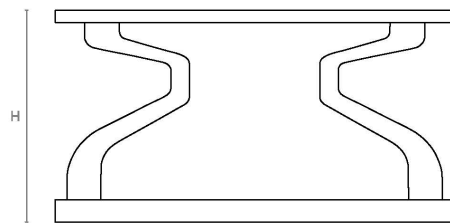

DIMENSIONS

850mm H x 1600mm W x 400mm D
33.46in H x 62.99in W x 15.75in D

LEAD TIME & SHIPPING

12- 14 weeks + shipping. Shipping costs quoted upon confirmation of delivery address.

NOTES

This piece can be tailor made to bespoke sizes and finishes, please enquire for further details.

LINE DRAWINGS

Side Elevation

Front Elevation

Plan