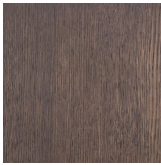

PIMLICO CONSOLE

The Pimlico Console is a statement piece with imposing, geometric legs constructed from solid oak. The Pimlico is finished with a marble top feature.

PIMLICO CONSOLE VARIATIONS

VARIATION I

ARABASCATO
MARBLE TOP

FAWN-STAINED
OAK BASE

VARIATION II

PATAGONIA
MARBLE TOP

MID-BROWN
OAK BASE

VARIATION III

WHITE PATAGONIA
MARBLE TOP

CHOCOLATE-
BROWN OAK BASE

ALTERNATIVE FINISH COMBINATIONS AVAILABLE, SEE FBC LONDON FINISHES LOOKBOOK FOR REFERENCE OR CONTACT FBC LONDON TO SPECIFY BESPOKE FINISHES FOR YOUR ORDER.
(BESPOKE DESIGN FEE CHARGES MAY BE APPLICABLE)