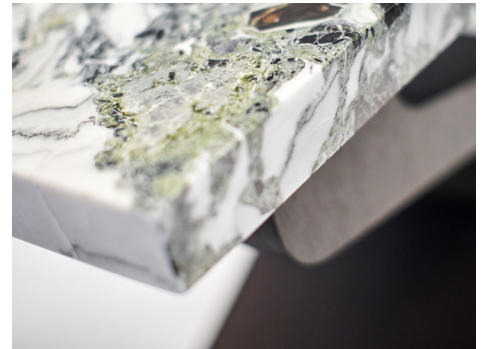

PIMLICO CONSOLE

The Pimlico Console is a statement piece with imposing, geometric legs constructed from solid oak. The Pimlico is finished with a marble top feature.

PIMLICO CONSOLE VARIATIONS

VARIATION I

ARABASCATO
MARBLE TOP

FAWN-STAINED
OAK BASE

VARIATION II

PATAGONIA
MARBLE TOP

MID-BROWN
OAK BASE

VARIATION III

WHITE PATAGONIA
MARBLE TOP

CHOCOLATE-
BROWN OAK BASE

FINISHES VARIATIONS

FBC London products are fabricated to the highest quality. The majority of finishes are made and finished by hand and thus some variation is to be expected. FBC London works closely with our fabricators to assure all the finishes are to our typical high standards and closely align to FBC master references. With finishes of natural material such as wood and stone inherent disparities in colour and grain pattern because of variations caused by nature, over which FBC London has no control. FBC London cannot guarantee exact colour, grain, or texture of wood or stone but will work closely with you as our client to highlight this where necessary.