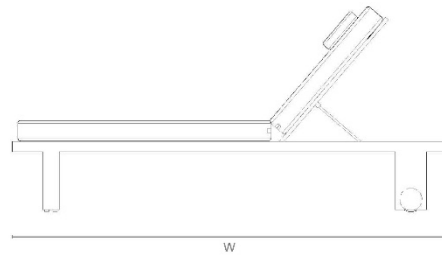

450mm H x 920mm W x 2060mm D
17.7in H x 36.2in W x 81.1in D

UPHOLSTERY SPECIFICATIONS

Plain fabric 54" wide body: 5. meters | 5.5 yards and headrest: 1 meters | 1.1 yards
Speciality COM, patterns, velvet or other: Please enquire