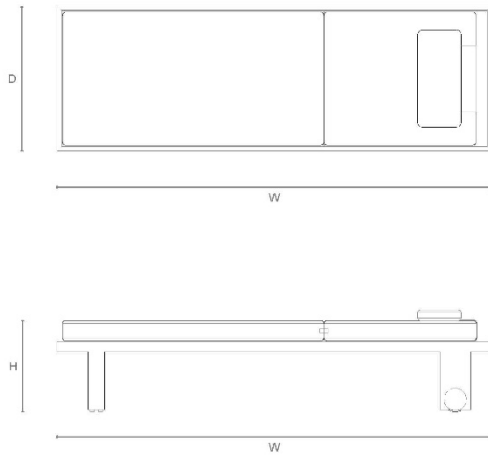

450mm H x 920mm W x 2060mm D
17.7in H x 36.2in W x 81.1in D

UPHOLSTERY SPECIFICATIONS

Plain fabric 54" wide body: 5. meters | 5.5 yards and headrest: 1 meters | 1.1 yards
Speciality COM, patterns, velvet or other: Please enquire