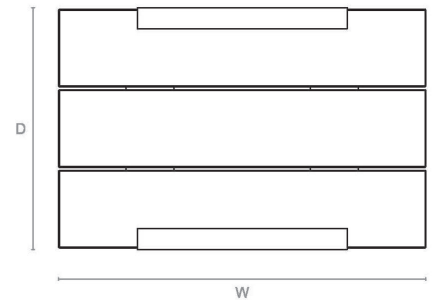

(BESPOKE DESIGN FEE CHARGES MAY BE APPLICABLE)

DIMENSIONS

390mm H x 1400mm W x 920mm D
15.4in H x 55.1in W x 36.2in D

NOTES

This piece can be tailor made to bespoke sizes and finishes, please enquire for further details.

LINE DRAWINGS

Side Elevation

Front Elevation

Plan