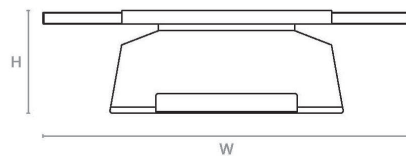

(BESPOKE DESIGN FEE CHARGES MAY BE APPLICABLE)

DIMENSIONS

390mm H x 1400mm W x 920mm D
15.4in H x 55.1in W x 36.2in D

NOTES

This piece can be tailor made to bespoke sizes and finishes, please enquire for further details.

LINE DRAWINGS

Side Elevation

Front Elevation

Plan