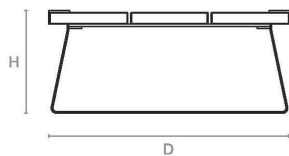

(BESPOKE DESIGN FEE CHARGES MAY BE APPLICABLE)

DIMENSIONS

390mm H x 1400mm W x 920mm D
15.4in H x 55.1in W x 36.2in D

NOTES

This piece can be tailor made to bespoke sizes and finishes, please enquire for further details.

LINE DRAWINGS

Side Elevation

Front Elevation

Plan