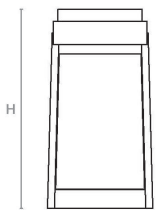

(BESPOKE DESIGN FEE CHARGES MAY BE APPLICABLE)

DIMENSIONS

SIZE I

850mm H x 1600mm W x 450mm D
33.5in H x 63in W x 17.7in D

SIZE II

850mm H x 1800mm W x 450mm D
33.5in H x 70.9in W x 17.7in D

NOTES

This piece can be tailor made to bespoke sizes and finishes, please enquire for further details.

LINE DRAWINGS

Side Elevation

Front Elevation

Plan