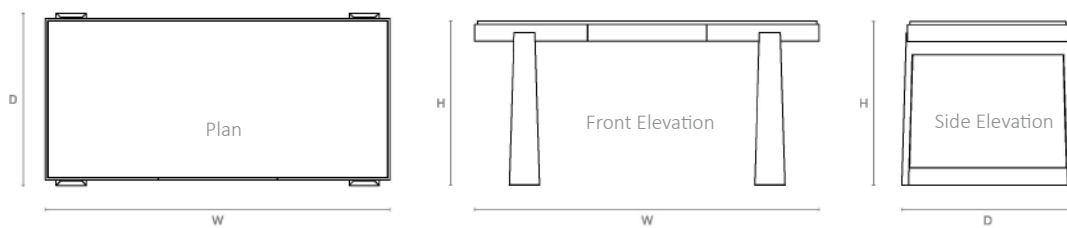

BRIDGE DESK

An extension of its bedside table counterpart, the Bridge Console boasts the same, streamlined design. Inspired by the structural form of a bridge. Consistent with the other pieces in the Bridge range, the smooth surface of the high gloss top is contrasted with the more textural design of the table's linear legs. The Bridge Console also represents the city skyline, detailed along the base.

(BESPOKE DESIGN FEE CHARGES MAY BE APPLICABLE)

DIMENSIONS

SIZE I

760mm H x 1600mm W x 800mm D
30in H x 63in W x 31.5in D

SIZE II

760mm H x 1800mm W x 800mm D
30in H x 70.9in W x 31.5in D

NOTES

This piece can be tailor made to bespoke sizes and finishes, please enquire for further details.

LINE DRAWINGS

SIZE I

SIZE II