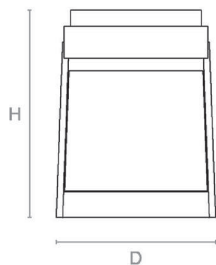

### DIMENSIONS

650mm H x 800mm W x 500mm D  
25.6in H x 31.5in W x 19.7in D

## LINE DRAWINGS

Side Elevation

Front Elevation

Plan