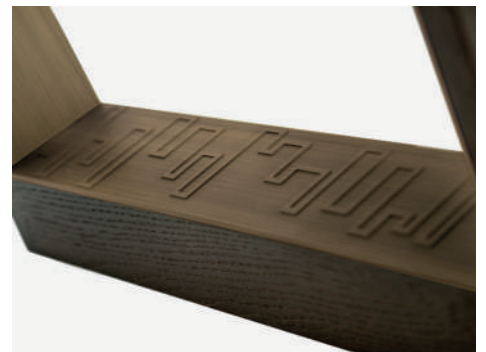

## BRIDGE SIDE TABLE WITH DRAWER

The Bridge Bedside table is inspired by the structural form of a bridge. With concealed feature drawer. Consistent with the other pieces in the Bridge range, the smooth surface of the high gloss top is contrasted with the more textural design of the table's linear legs.

## BRIDGE SIDE TABLE WITH DRAWER

FAWN-STAINED  
OAK TOP

TAUPE-  
METALLIC OAK  
BASE

BRONZE FINISH  
DETAILS

HIGH GLOSS  
WALNUT  
TOP

WALNUT  
BASE

BRASS FINISH  
DETAILS

### DIMENSIONS

650mm H x 800mm W x 500mm D  
25.6in H x 31.5in W x 19.7in D