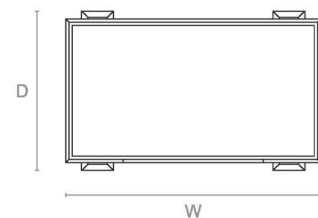

### DIMENSIONS

650mm H x 800mm W x 500mm D  
25.6in H x 31.5in W x 19.7in D

## LINE DRAWINGS

Side Elevation

Front Elevation

Plan