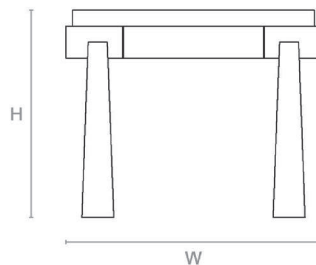

### DIMENSIONS

650mm H x 800mm W x 500mm D  
25.6in H x 31.5in W x 19.7in D

## LINE DRAWINGS

Side Elevation

Front Elevation

Plan