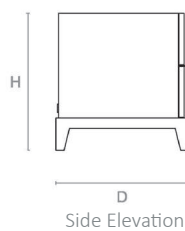

(BESPOKE DESIGN FEE CHARGES MAY BE APPLICABLE)

DIMENSIONS

SIZE I - Two drawers
500mm H x 600mm W x 500mm D
19.7in H x 23.6in W x 19.7in D

SIZE II - Three drawers
750mm H x 800mm W x 500mm D
29.5in H x 31.5in W x 19.7in D

LINE DRAWINGS

SIZE I

SIZE II