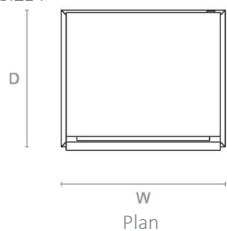

(BESPOKE DESIGN FEE CHARGES MAY BE APPLICABLE)

DIMENSIONS

SIZE I - Two drawers
500mm H x 600mm W x 500mm D
19.7in H x 23.6in W x 19.7in D

SIZE II - Three drawers
750mm H x 800mm W x 500mm D
29.5in H x 31.5in W x 19.7in D

LINE DRAWINGS

SIZE I

SIZE II