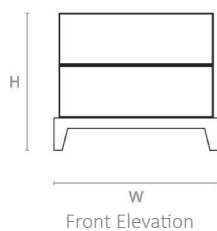

(BESPOKE DESIGN FEE CHARGES MAY BE APPLICABLE)

DIMENSIONS

SIZE I - Two drawers
500mm H x 600mm W x 500mm D
19.7in H x 23.6in W x 19.7in D

SIZE II - Three drawers
750mm H x 800mm W x 500mm D
29.5in H x 31.5in W x 19.7in D

LINE DRAWINGS

SIZE I

SIZE II