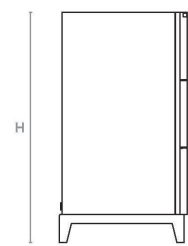

CITY CREDENZA

WHITE-CHIPPED
OAK FRONTS

WHITE-GREY
WALNUT BODY

BRONZE FINISH
DETAILS

DIMENSIONS

970mm H x 1800mm W x 525mm D
38.2in H X 70.9in W X 20.7in D

NOTES

This piece can be tailor made to bespoke sizes and finishes, please enquire for further details.

(BESPOKE DESIGN FEE CHARGES MAY BE APPLICABLE)

LINE DRAWINGS

Plan

Front Elevation

Side Elevation