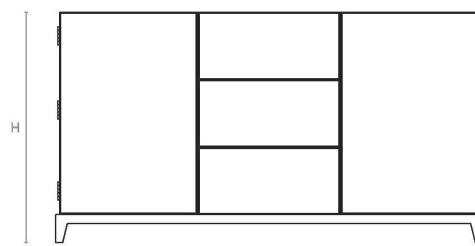

CITY CREDENZA

WHITE-CHIPPED
OAK FRONTS

WHITE-GREY
WALNUT BODY

BRONZE FINISH
DETAILS

DIMENSIONS

970mm H x 1800mm W x 525mm D
38.2in H X 70.9in W X 20.7in D

NOTES

This piece can be tailor made to bespoke sizes and finishes, please enquire for further details.

(BESPOKE DESIGN FEE CHARGES MAY BE APPLICABLE)

LINE DRAWINGS

Plan

Front Elevation

Side Elevation