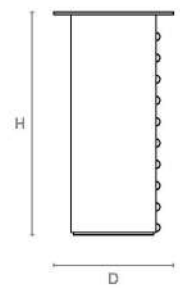

(BESPOKE DESIGN FEE CHARGES MAY BE APPLICABLE)

DIMENSIONS

840mm H x 1600mm W x 450mm D
33.1in H x 63in W x 17.7in D

NOTES

This piece can be tailor made to bespoke sizes and finishes, please enquire for further details.

LINE DRAWINGS

Plan

Front Elevation

Side Elevation