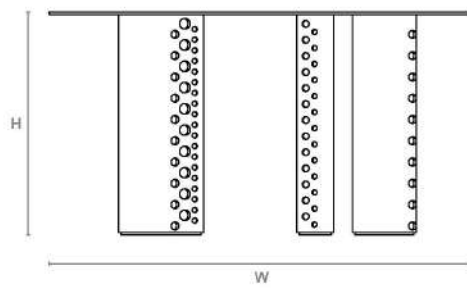

(BESPOKE DESIGN FEE CHARGES MAY BE APPLICABLE)

DIMENSIONS

840mm H x 1600mm W x 450mm D
33.1in H x 63in W x 17.7in D

NOTES

This piece can be tailor made to bespoke sizes and finishes, please enquire for further details.

LINE DRAWINGS

Plan

Front Elevation

Side Elevation