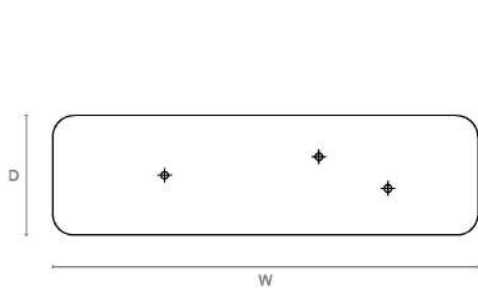

(BESPOKE DESIGN FEE CHARGES MAY BE APPLICABLE)

DIMENSIONS

840mm H x 1600mm W x 450mm D
33.1in H x 63in W x 17.7in D

NOTES

This piece can be tailor made to bespoke sizes and finishes, please enquire for further details.

LINE DRAWINGS

Plan

Front Elevation

Side Elevation