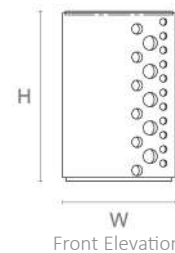

### DIMENSIONS

#### MARBLE SMALL

480mm H x 320mm W x 320mm D  
18.9in H x 12.6in W x 12.6in

#### MARBLE TALL

580mm H x 320mm W x 320mm D  
22.8in H x 12.6in W x 12.6in D

## LINE DRAWINGS

MARBLE - Small

MARBLE - Tall

GLASS - Small

GLASS - Tall