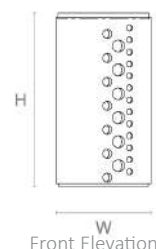

### DIMENSIONS

#### MARBLE TALL

580mm H x 320mm W x 320mm D  
22.8in H x 12.6in W x 12.6in D

#### GLASS TALL

580mm H x 320mm W x 320mm D  
22.8in H x 12.6in W x 12.6in D

## LINE DRAWINGS

MARBLE - Small

MARBLE - Tall

GLASS - Small

GLASS - Tall