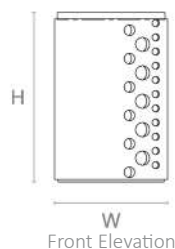

LINE DRAWINGS

MARBLE - Small