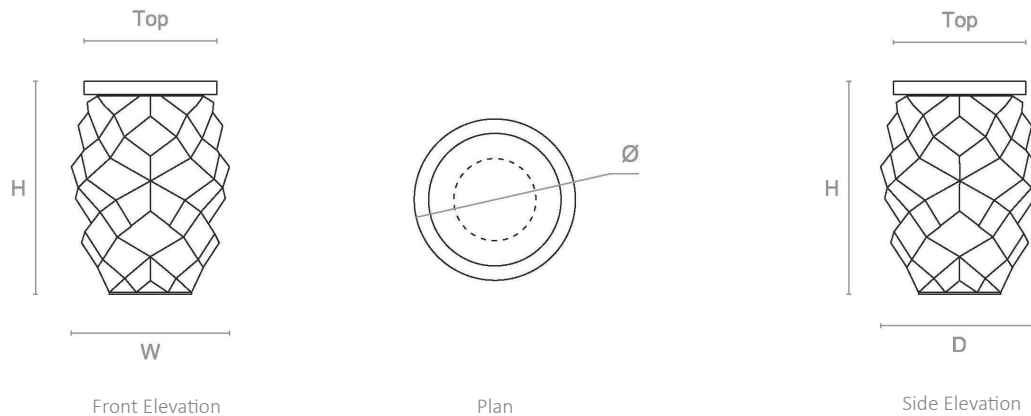

EVOLUTION SIDE TABLE

The inspiration for the Evolution comes from the detail on the shell of the Giant Tortoises found in the Seychelles. For indoor and outdoor use.

EVOLUTION SIDE TABLE

PEWTER PATINA

BRONZE PATINA

LINE DRAWINGS

DIMENSIONS

570mm H x 425mm W x 425mm D 355mm D (TOP)
 22.4in H x 16.7in W x 16.7in D x 14in D (TOP)

NOTES

This piece can be tailor made to bespoke sizes and finishes, please enquire for further details.