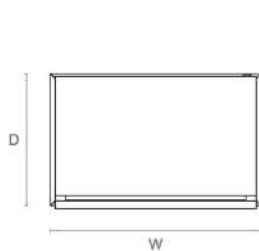

(BESPOKE DESIGN FEE CHARGES MAY BE APPLICABLE)

DIMENSIONS

SIZE I

500mm H x 600mm W x 500mm D
19.7in H x 23.6in W x 19.7in D

SIZE II

750mm H x 800mm W x 500mm D
29.5in H x 31.5in W x 19.7in D

NOTES

This piece can be tailor made to bespoke sizes and finishes, please enquire for further details.

LINE DRAWINGS

SIZE I

Side Elevation

Front Elevation

Plan

SIZE II

Side Elevation

Front Elevation