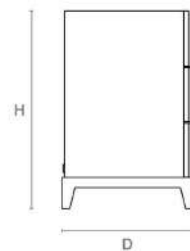

(BESPOKE DESIGN FEE CHARGES MAY BE APPLICABLE)

DIMENSIONS

SIZE I

500mm H x 600mm W x 500mm D
19.7in H x 23.6in W x 19.7in D

SIZE II

750mm H x 800mm W x 500mm D
29.5in H x 31.5in W x 19.7in D

NOTES

This piece can be tailor made to bespoke sizes and finishes, please enquire for further details.

LINE DRAWINGS

SIZE I

Side Elevation

Front Elevation

Plan

SIZE II

Side Elevation

Front Elevation