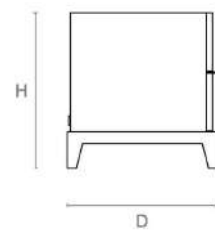

(BESPOKE DESIGN FEE CHARGES MAY BE APPLICABLE)

DIMENSIONS

SIZE I

500mm H x 600mm W x 500mm D
19.7in H x 23.6in W x 19.7in D

SIZE II

750mm H x 800mm W x 500mm D
29.5in H x 31.5in W x 19.7in D

NOTES

This piece can be tailor made to bespoke sizes and finishes, please enquire for further details.

LINE DRAWINGS

SIZE I

Side Elevation

Front Elevation

Plan

SIZE II

Side Elevation

Front Elevation