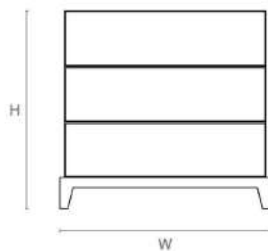

(BESPOKE DESIGN FEE CHARGES MAY BE APPLICABLE)

DIMENSIONS

SIZE I

500mm H x 600mm W x 500mm D
19.7in H x 23.6in W x 19.7in D

SIZE II

750mm H x 800mm W x 500mm D
29.5in H x 31.5in W x 19.7in D

NOTES

This piece can be tailor made to bespoke sizes and finishes, please enquire for further details.

LINE DRAWINGS

SIZE I

Side Elevation

Front Elevation

Plan

SIZE II

Side Elevation

Front Elevation