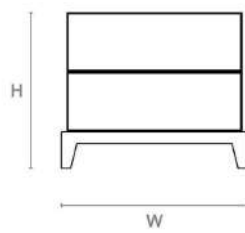

(BESPOKE DESIGN FEE CHARGES MAY BE APPLICABLE)

DIMENSIONS

SIZE I

500mm H x 600mm W x 500mm D
19.7in H x 23.6in W x 19.7in D

SIZE II

750mm H x 800mm W x 500mm D
29.5in H x 31.5in W x 19.7in D

NOTES

This piece can be tailor made to bespoke sizes and finishes, please enquire for further details.

LINE DRAWINGS

SIZE I

Side Elevation

Front Elevation

Plan

SIZE II

Side Elevation

Front Elevation