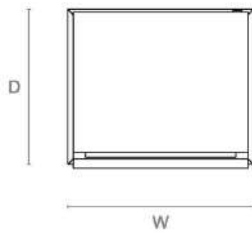

(BESPOKE DESIGN FEE CHARGES MAY BE APPLICABLE)

DIMENSIONS

SIZE I

500mm H x 600mm W x 500mm D
19.7in H x 23.6in W x 19.7in D

SIZE II

750mm H x 800mm W x 500mm D
29.5in H x 31.5in W x 19.7in D

NOTES

This piece can be tailor made to bespoke sizes and finishes, please enquire for further details.

LINE DRAWINGS

SIZE I

Side Elevation

Front Elevation

Plan

SIZE II

Side Elevation

Front Elevation