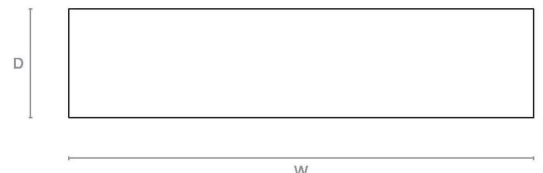

(BESPOKE DESIGN FEE CHARGES MAY BE APPLICABLE)

DIMENSIONS

SIZE I
860mm H x 1500mm W x 420mm D
33.9in H x 59.1in W x 16.5in D

SIZE II
860mm H x 1800mm W x 420mm D
33.9in H x 70.9in W x 16.5in D

NOTES

This piece can be tailor made to bespoke sizes and finishes, please enquire for further details.

LINE DRAWINGS

Side Elevation

Front Elevation

Plan