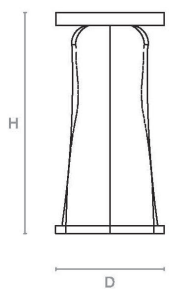

(BESPOKE DESIGN FEE CHARGES MAY BE APPLICABLE)

DIMENSIONS

SIZE I
860mm H x 1500mm W x 420mm D
33.9in H x 59.1in W x 16.5in D

SIZE II
860mm H x 1800mm W x 420mm D
33.9in H x 70.9in W x 16.5in D

NOTES

This piece can be tailor made to bespoke sizes and finishes, please enquire for further details.

LINE DRAWINGS

Side Elevation

Front Elevation

Plan