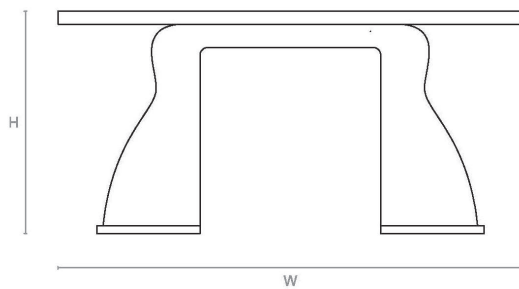

(BESPOKE DESIGN FEE CHARGES MAY BE APPLICABLE)

DIMENSIONS

SIZE I
860mm H x 1500mm W x 420mm D
33.9in H x 59.1in W x 16.5in D

SIZE II
860mm H x 1800mm W x 420mm D
33.9in H x 70.9in W x 16.5in D

NOTES

This piece can be tailor made to bespoke sizes and finishes, please enquire for further details.

LINE DRAWINGS

Side Elevation

Front Elevation

Plan