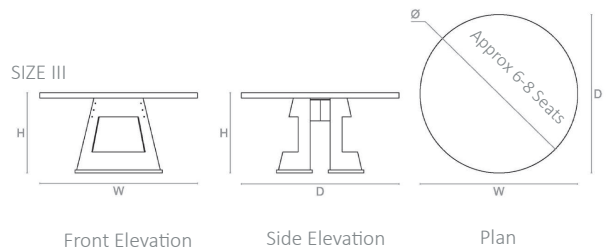

(BESPOKE DESIGN FEE CHARGES MAY BE APPLICABLE)

DIMENSIONS

SIZE I
760mm H x 2400mm W x 1000mm D
30in H x 94.5in W x 39.4in D

SIZE II
760mm H x 3000mm W x 1000mm D
30in H x 118in W x 39.4in D

NOTES

This piece can be tailor made to bespoke sizes and finishes, please enquire for further details.

LINE DRAWINGS

SIZE I

SIZE II

SIZE III

SIZE IV