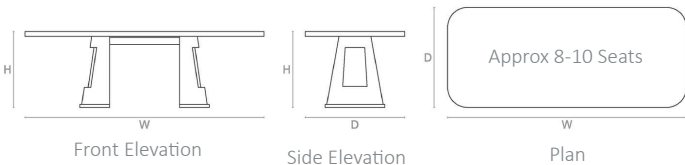

(BESPOKE DESIGN FEE CHARGES MAY BE APPLICABLE)

DIMENSIONS

SIZE I
760mm H x 2400mm W x 1000mm D
30in H x 94.5in W x 39.4in D

SIZE II
760mm H x 3000mm W x 1000mm D
30in H x 118in W x 39.4in D

NOTES

This piece can be tailor made to bespoke sizes and finishes, please enquire for further details.

LINE DRAWINGS

SIZE I

SIZE II

SIZE III

SIZE IV