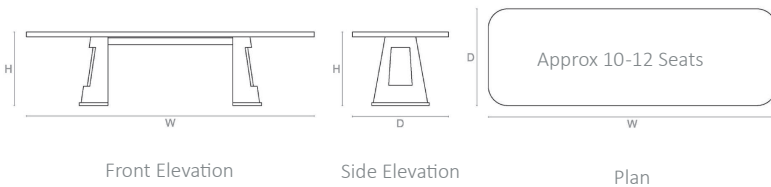

(BESPOKE DESIGN FEE CHARGES MAY BE APPLICABLE)

DIMENSIONS

SIZE I
760mm H x 2400mm W x 1000mm D
30in H x 94.5in W x 39.4in D

SIZE II
760mm H x 3000mm W x 1000mm D
30in H x 118in W x 39.4in D

NOTES

This piece can be tailor made to bespoke sizes and finishes, please enquire for further details.

LINE DRAWINGS

SIZE I

SIZE II

SIZE III

SIZE IV