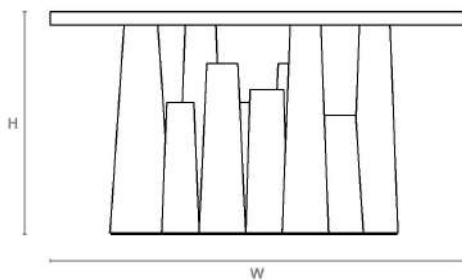

(BESPOKE DESIGN FEE CHARGES MAY BE APPLICABLE)

DIMENSIONS

Size I

860mm H x 1400mm W x 400mm D
33.9in H x 55.1in W x 15.7in D

Size II

860mm H x 1600mm W x 400mm D
33.9in H x 63in W x 15.7in D

NOTES

This piece can be tailor made to bespoke sizes and finishes, please enquire for further details.

LINE DRAWINGS

Front Elevation

Side Elevation

Plan