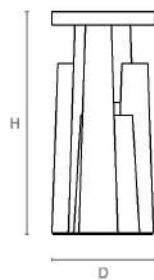

(BESPOKE DESIGN FEE CHARGES MAY BE APPLICABLE)

DIMENSIONS

Size I

860mm H x 1400mm W x 400mm D
33.9in H x 55.1in W x 15.7in D

Size II

860mm H x 1600mm W x 400mm D
33.9in H x 63in W x 15.7in D

NOTES

This piece can be tailor made to bespoke sizes and finishes, please enquire for further details.

LINE DRAWINGS

Front Elevation

Side Elevation

Plan