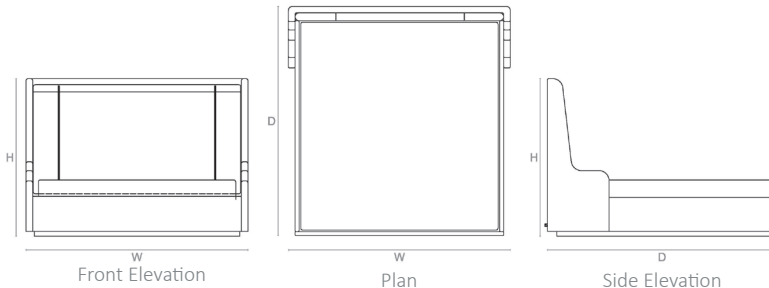

(BESPOKE DESIGN FEE CHARGES MAY BE APPLICABLE)

LINE DRAWINGS

UK SIZE I

UK SIZE II

USA SIZE I

USA SIZE II

DIMENSIONS (Mattress not Included)

UK SIZE I KING SIZE

1540mm H x 1740mm W x 2210mm D x 550mm SH
60.6in H x 68.5in W x 87in D x 21.7in SH
Mattress req: 1500mm W x 2000mm D

UK SIZE II SUPER KING SIZE

1540mm H x 2040mm W x 2210mm D x 550mm SH
60.6in H x 80.3in W x 87in D x 21.7in SH
Mattress req: 1800mm W x 200

USA SIZE I QUEEN

1540mm H x 1764mm W x 2242mm D x 550mm SH
60.6in H x 69.4in W x 88.3in D x 21.7in SH
Mattress req: 1524mm W x 2032mm D

USA SIZE II KING SIZE

1540mm H x 2170mm W x 2242mm D x 550mm SH
60.6in H x 85.4in W x 88.3in D x 21.7in SH
Mattress req: 1930mm W x 2032mm D

UK SIZE II SUPER KING SIZE

COM plain fabric 54": Frame 6m | 6.6 yards - Headboard 6m | 6.6 yards
COL: Frame 11m | 13.2 yards - Headboard 8m | 9.6 yards

USA SIZE I QUEEN

COM plain fabric 54": Frame 6m | 6.6 yards - Headboard 5m | 5.5 yards
COL: Frame 10m | 11.2 yards - Headboard 7m | 7.7 yards