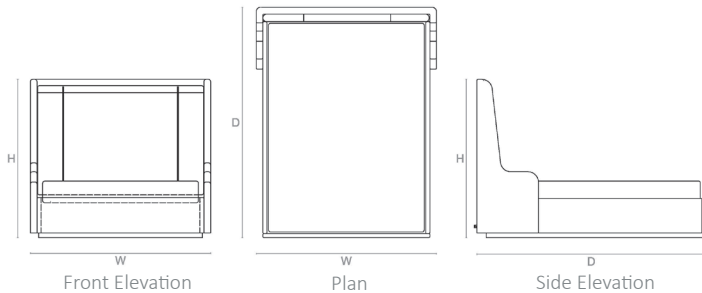

(BESPOKE DESIGN FEE CHARGES MAY BE APPLICABLE)

LINE DRAWINGS

UK SIZE I

UK SIZE II

USA SIZE I

USA SIZE II

DIMENSIONS (Mattress not Included)

UK SIZE I KING SIZE

1540mm H x 1740mm W x 2210mm D x 550mm SH
60.6in H x 68.5in W x 87in D x 21.7in SH
Mattress req: 1500mm W x 2000mm D

UK SIZE II SUPER KING SIZE

1540mm H x 2040mm W x 2210mm D x 550mm SH
60.6in H x 80.3in W x 87in D x 21.7in SH
Mattress req: 1800mm W x 200

USA SIZE I QUEEN

1540mm H x 1764mm W x 2242mm D x 550mm SH
60.6in H x 69.4in W x 88.3in D x 21.7in SH
Mattress req: 1524mm W x 2032mm D

USA SIZE II KING SIZE

1540mm H x 2170mm W x 2242mm D x 550mm SH
60.6in H x 85.4in W x 88.3in D x 21.7in SH
Mattress req: 1930mm W x 2032mm D