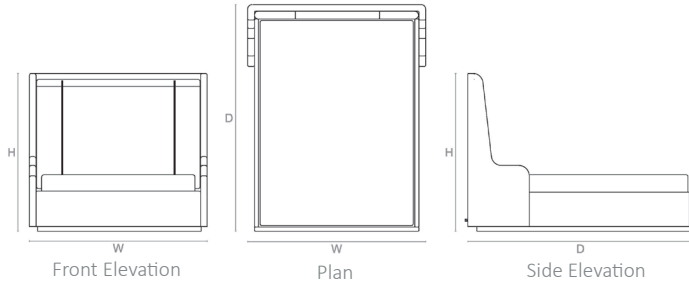

JUNO BED

CHOCOLATE-BROWN OAK FRAME

COM 1 - FRAME

COM 2- HEADBOARD

ALTERNATIVE FINISH COMBINATIONS AVAILABLE, SEE FBC LONDON FINISHES LOOKBOOK FOR REFERENCE OR CONTACT FBC LONDON TO SPECIFY BESPOKE FINISHES FOR YOUR ORDER.

(BESPOKE DESIGN FEE CHARGES MAY BE APPLICABLE)

LINE DRAWINGS

UK SIZE I

UK SIZE II

USA SIZE I

USA SIZE II

DIMENSIONS (Mattress not Included)

UK SIZE I KING SIZE

1540mm H x 1740mm W x 2210mm D x 550mm SH
60.6in H x 68.5in W x 87in D x 21.7in SH
Mattress req: 1500mm W x 2000mm D

UK SIZE II SUPER KING SIZE

1540mm H x 2040mm W x 2210mm D x 550mm SH
60.6in H x 80.3in W x 87in D x 21.7in SH
Mattress req: 1800mm W x 200

USA SIZE I QUEEN

1540mm H x 1764mm W x 2242mm D x 550mm SH
60.6in H x 69.4in W x 88.3in D x 21.7in SH
Mattress req: 1524mm W x 2032mm D

USA SIZE II KING SIZE

1540mm H x 2170mm W x 2242mm D x 550mm SH
60.6in H x 85.4in W x 88.3in D x 21.7in SH
Mattress req: 1930mm W x 2032mm D