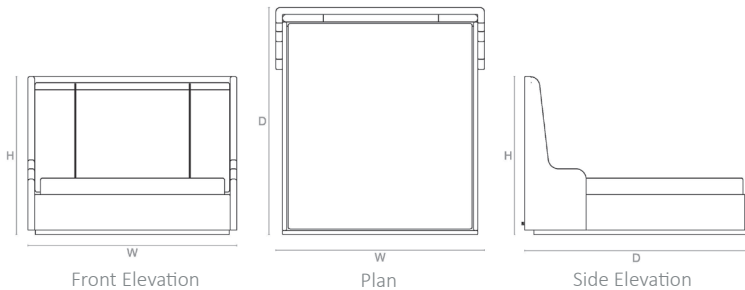

JUNO BED

CHOCOLATE-BROWN OAK FRAME

COM 1 - FRAME

COM 2- HEADBOARD

ALTERNATIVE FINISH COMBINATIONS AVAILABLE, SEE FBC LONDON FINISHES LOOKBOOK FOR REFERENCE OR CONTACT FBC LONDON TO SPECIFY BESPOKE FINISHES FOR YOUR ORDER.

(BESPOKE DESIGN FEE CHARGES MAY BE APPLICABLE)

LINE DRAWINGS

UK SIZE I

UK SIZE II

USA SIZE I

USA SIZE II

DIMENSIONS (Mattress not Included)

UK SIZE I KING SIZE

1540mm H x 1740mm W x 2210mm D x 550mm SH
60.6in H x 68.5in W x 87in D x 21.7in SH
Mattress req: 1500mm W x 2000mm D

UK SIZE II SUPER KING SIZE

1540mm H x 2040mm W x 2210mm D x 550mm SH
60.6in H x 80.3in W x 87in D x 21.7in SH
Mattress req: 1800mm W x 200

USA SIZE I QUEEN

1540mm H x 1764mm W x 2242mm D x 550mm SH
60.6in H x 69.4in W x 88.3in D x 21.7in SH
Mattress req: 1524mm W x 2032mm D

USA SIZE II KING SIZE

1540mm H x 2170mm W x 2242mm D x 550mm SH
60.6in H x 85.4in W x 88.3in D x 21.7in SH
Mattress req: 1930mm W x 2032mm D