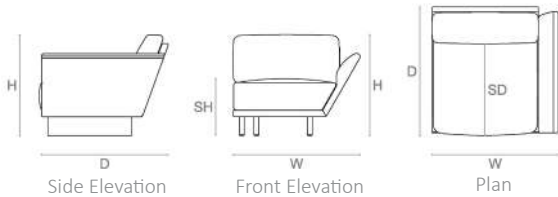

(BESPOKE DESIGN FEE CHARGES MAY BE APPLICABLE)

LINE DRAWINGS

ONE SEATER

CORNER

CHAISE

OVERALL

DIMENSIONS

OVERALL

800mm H x 3730mm W x 1000 D x 450mm SH x 725mm SD x 650mm AH
31.5 in H x 146.9in W x 39.4in D x 17.7in SH x 28.5 in SD x 25.6in AH

CHAISE

800mm H x 1600mm W x 1000mm D x 450mm SH x 725mm SD
31.5 in H x 63in W x 39.4in D x 17.7in SH x 28.6 in SD

ONE SEATER

800mm H x 1200mm W x 1000mm D x 450mm SH x 725mm SD
31.5 in H x 63in W x 39.4in D x 17.7in SH x 28.6 in SD

CORNER

800mm H x 1000mm W x 1000mm D x 450mm SH x 725mm SD
31.5 in H x 39.4in W x 39.4in D x 17.7in SH x 28.5 in SD