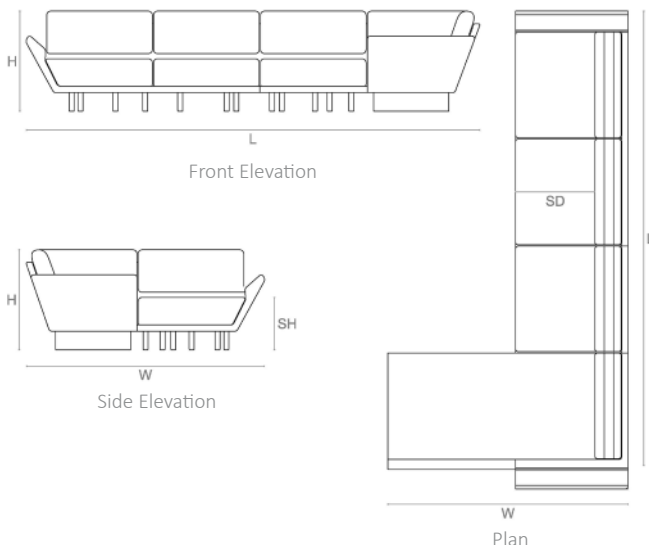

(BESPOKE DESIGN FEE CHARGES MAY BE APPLICABLE)

LINE DRAWINGS

ONE SEATER

CORNER

CHAISE

OVERALL

DIMENSIONS

OVERALL

800mm H x 3730mm W x 1000 D x 450mm SH x 725mm SD x 650mm AH
31.5 in H x 146.9in W x 39.4in D x 17.7in SH x 28.5 in SD x 25.6in AH

CHAISE

800mm H x 1600mm W x 1000mm D x 450mm SH x 725mm SD
31.5 in H x 63in W x 39.4in D x 17.7in SH x 28.6 in SD

ONE SEATER

800mm H x 1200mm W x 1000mm D x 450mm SH x 725mm SD
31.5 in H x 63in W x 39.4in D x 17.7in SH x 28.6 in SD

CORNER

800mm H x 1000mm W x 1000mm D x 450mm SH x 725mm SD
31.5 in H x 39.4in W x 39.4in D x 17.7in SH x 28.5 in SD