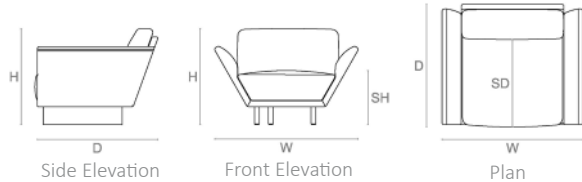

(BESPOKE DESIGN FEE CHARGES MAY BE APPLICABLE)

LINE DRAWINGS

ONE SEATER

CORNER

CHAISE

OVERALL

DIMENSIONS

OVERALL

800mm H x 3730mm W x 1000 D x 450mm SH x 725mm SD x 650mm AH
31.5 in H x 146.9in W x 39.4in D x 17.7in SH x 28.5 in SD x 25.6in AH

CHAISE

800mm H x 1600mm W x 1000mm D x 450mm SH x 725mm SD
31.5 in H x 63in W x 39.4in D x 17.7in SH x 28.6 in SD

ONE SEATER

800mm H x 1200mm W x 1000mm D x 450mm SH x 725mm SD
31.5 in H x 63in W x 39.4in D x 17.7in SH x 28.6 in SD

CORNER

800mm H x 1000mm W x 1000mm D x 450mm SH x 725mm SD
31.5 in H x 39.4in W x 39.4in D x 17.7in SH x 28.5 in SD