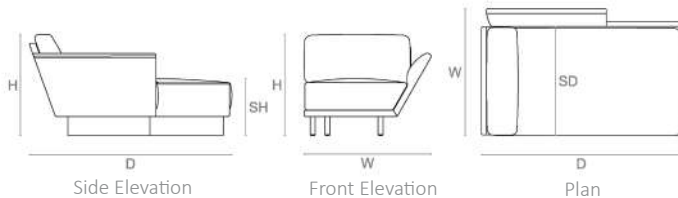

(BESPOKE DESIGN FEE CHARGES MAY BE APPLICABLE)

LINE DRAWINGS

ONE SEATER

CORNER

CHAISE

OVERALL

DIMENSIONS

OVERALL

800mm H x 3730mm W x 1000 D x 450mm SH x 725mm SD x 650mm AH
31.5 in H x 146.9in W x 39.4in D x 17.7in SH x 28.5 in SD x 25.6in AH

CHAISE

800mm H x 1600mm W x 1000mm D x 450mm SH x 725mm SD
31.5 in H x 63in W x 39.4in D x 17.7in SH x 28.6 in SD

ONE SEATER

800mm H x 1200mm W x 1000mm D x 450mm SH x 725mm SD
31.5 in H x 63in W x 39.4in D x 17.7in SH x 28.6 in SD

CORNER

800mm H x 1000mm W x 1000mm D x 450mm SH x 725mm SD
31.5 in H x 39.4in W x 39.4in D x 17.7in SH x 28.5 in SD