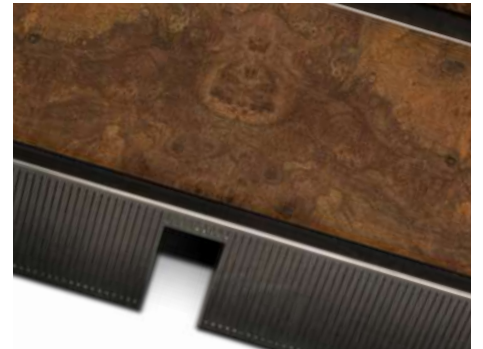

NY BEDSIDE TABLE

The NY range takes its name from the New York skyline which is monopolised by these monolithic skyscrapers. The shape is simplistic in its form, yet luxurious in its materiality. High gloss oak contrasted with matt finished American burr walnut fronts and the hand finished bronze patina base.

NY BEDSIDE TABLE

AMERICAN
WALNUT BURR

HIGH GLOSS OAK

MID BROWN OAK

BRONZE FINISH

ALTERNATIVE FINISH COMBINATIONS AVAILABLE, SEE FBC LONDON FINISHES LOOKBOOK FOR REFERENCE OR CONTACT FBC LONDON TO SPECIFY BESPOKE FINISHES FOR YOUR ORDER.

(BESPOKE DESIGN FEE CHARGES MAY BE APPLICABLE)

DIMENSIONS

Size I - two drawers
500mm H x 600mm W x 500mm D
19.7in H x 23.6in W x 19.7in D

Size II - three drawers
750mm H x 800mm W x 500mm D
29.5in H x 31.5in W x 19.7in D

NOTES

This piece can be tailor made to bespoke sizes and finishes, please enquire for further details.

FINISHES VARIATIONS

FBC London products are fabricated to the highest quality. The majority of finishes are made and finished by hand and thus some variation is to be expected. FBC London works closely with our fabricators to assure all the finishes are to our typical high standards and closely align to FBC master references. With finishes of natural material such as wood and stone inherent disparities in colour and grain pattern because of variations caused by nature, over which FBC London has no control. FBC London cannot guarantee exact colour, grain, or texture of wood or stone but will work closely with you as our client to highlight this where necessary.