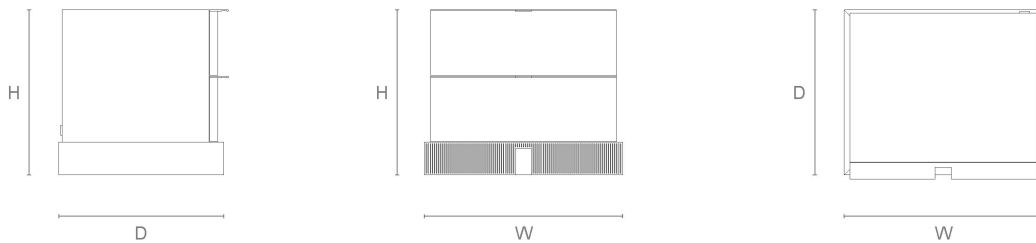

(BESPOKE DESIGN FEE CHARGES MAY BE APPLICABLE)

DIMENSIONS

Size I - two drawers
500mm H x 600mm W x 500mm D
19.7in H x 23.6in W x 19.7in D

Size II - three drawers
750mm H x 800mm W x 500mm D
29.5in H x 31.5in W x 19.7in D

LINE DRAWINGS

Size I:

Size II: