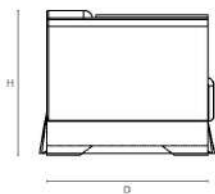

DIMENSIONS

850mm H x 2600mm W x 960mm D x 480mm SH x
725mm SD x 750mm AH

33.5in H x 102.4in W x 37.8in D 18.9in SH x 28.5in SD x
29.5in AH

FABRIC SPECIFICATIONS

Upholstered items may be ordered using customer's own fabric or leather.

LINE DRAWINGS

Side Elevation

Front Elevation

Plan