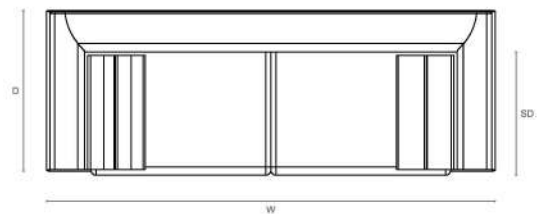

DIMENSIONS

850mm H x 2600mm W x 960mm D x 480mm SH x
725mm SD x 750mm AH

33.5in H x 102.4in W x 37.8in D 18.9in SH x 28.5in SD x
29.5in AH

FABRIC SPECIFICATIONS

Upholstered items may be ordered using customer's own fabric or leather.

LINE DRAWINGS

Side Elevation

Front Elevation

Plan