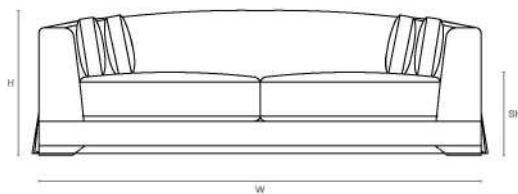

DIMENSIONS

850mm H x 2600mm W x 960mm D x 480mm SH x
725mm SD x 750mm AH

33.5in H x 102.4in W x 37.8in D 18.9in SH x 28.5in SD x
29.5in AH

FABRIC SPECIFICATIONS

Upholstered items may be ordered using customer's own fabric or leather.

COM plain fabric 54": 21m | 23 yrds

COL: 24m | 26.2 yards

Specialty COM, Patterns, velvet or other: Please inquire.

NOTES

This piece can be tailor made to bespoke sizes and finishes, please enquire for further details.

LINE DRAWINGS

Side Elevation

Front Elevation

Plan