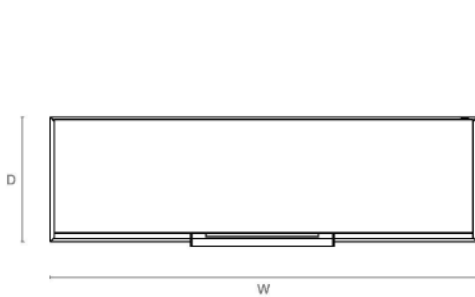

DIMENSIONS

970mm H x 1800mm W x 525mm D
38.2in H x 70.9in W x 20.7in D

NOTES

This piece can be tailor made to bespoke sizes and finishes, please enquire for further details.

FINISHES VARIATIONS

FBC London products are fabricated to the highest quality. The majority of finishes are made and finished by hand and thus some variation is to be expected. FBC London works closely with our fabricators to assure all the finishes are to our typical high standards and closely align to FBC master references. With finishes of natural material such as wood and stone inherent disparities in colour and grain pattern because of variations caused by nature, over which FBC London has no control. FBC London cannot guarantee exact colour, grain, or texture of wood or stone but will work closely with you as our client to highlight this where necessary.

LINE DRAWINGS

Plan

Front Elevation

Side Elevation