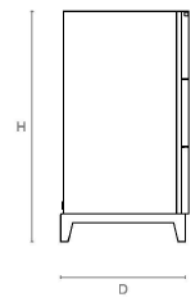

DIMENSIONS

970mm H x 1800mm W x 525mm D
38.2in H x 70.9in W x 20.7in D

NOTES

This piece can be tailor made to bespoke sizes and finishes, please enquire for further details.

FINISHES VARIATIONS

FBC London products are fabricated to the highest quality. The majority of finishes are made and finished by hand and thus some variation is to be expected. FBC London works closely with our fabricators to assure all the finishes are to our typical high standards and closely align to FBC master references. With finishes of natural material such as wood and stone inherent disparities in colour and grain pattern because of variations caused by nature, over which FBC London has no control. FBC London cannot guarantee exact colour, grain, or texture of wood or stone but will work closely with you as our client to highlight this where necessary.

LINE DRAWINGS

Plan

Front Elevation

Side Elevation