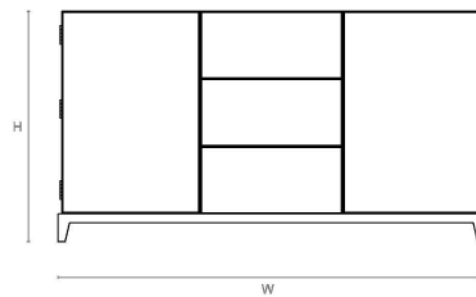

DIMENSIONS

970mm H x 1800mm W x 525mm D
38.2in H x 70.9in W x 20.7in D

NOTES

This piece can be tailor made to bespoke sizes and finishes, please enquire for further details.

FINISHES VARIATIONS

FBC London products are fabricated to the highest quality. The majority of finishes are made and finished by hand and thus some variation is to be expected. FBC London works closely with our fabricators to assure all the finishes are to our typical high standards and closely align to FBC master references. With finishes of natural material such as wood and stone inherent disparities in colour and grain pattern because of variations caused by nature, over which FBC London has no control. FBC London cannot guarantee exact colour, grain, or texture of wood or stone but will work closely with you as our client to highlight this where necessary.

LINE DRAWINGS

Plan

Front Elevation

Side Elevation