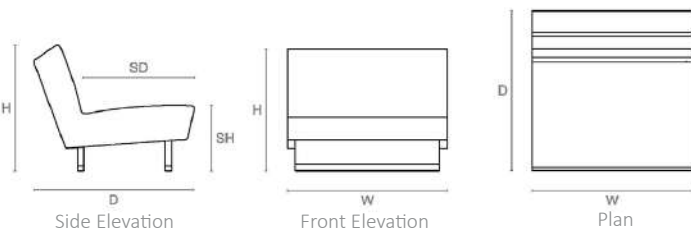

VESTA SOFA

ALTERNATIVE FINISH COMBINATIONS AVAILABLE, SEE FBC LONDON FINISHES LOOKBOOK FOR REFERENCE OR CONTACT FBC LONDON TO SPECIFY BESPOKE FINISHES FOR YOUR ORDER.

(BESPOKE DESIGN FEE CHARGES MAY BE APPLICABLE)

LINE DRAWINGS

LONG

SHORT

CORNER

DIMENSIONS

LONG

785mm H x 2000mm W x 995mm D x
400mm SH x 700mm SD
30.9in H x 78.7in W x 39.2in D 15.7in SH
x 15.7in SD

SHORT

785mm H x 1000mm W x 995mm D x
400mm SH x 700mm SD
30.9in H x 39.4in W x 39.2in D 15.7in SH
x 27.6in SD

CORNER

785mm H x 995mm W x 995mm D x
400mm SH x 700mm SD
30.9in H x 39.4in W x 39.2in D 15.7in SH
x 27.6in SD

FABRIC SPECIFICATIONS

Upholstered items may be ordered using customer's own fabric or leather.

LONG

COM plain fabric 54": 12m | 13 yards
COL: 14m | 15.3 yards

SHORT

COM plain fabric 54": 6m | 6.6 yards
COL: 8m | 8.75 yards

CORNER

COM plain fabric 54": 6m | 6.6 yards
COL: 8m | 8.75 yards

Specialty COM, Patterns, velvet or other:
Please inquire.

NOTES

This piece can be tailor made to bespoke sizes and finishes, please enquire for further details.

FINISHES VARIATIONS

FBC London products are fabricated to the highest quality. The majority of finishes are made and finished by hand and thus some variation is to be expected. FBC London works closely with our fabricators to assure all the finishes are to our typical high standards and closely align to FBC master references. With finishes of natural material such as wood and stone inherent disparities in colour and grain pattern because of variations caused by nature, over which FBC London has no control. FBC London cannot guarantee exact colour, grain, or texture of wood or stone but will work closely with you as our client to highlight this where necessary.