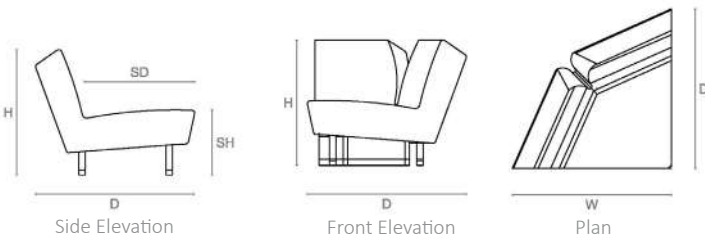

## LINE DRAWINGS

## DIMENSIONS

### LONG

785mm H x 2000mm W x 995mm D x  
400mm SH x 700mm SD  
30.9in H x 78.7in W x 39.2in D 15.7in SH  
x 15.7in SD

### CORNER

785mm H x 995mm W x 995mm D x  
400mm SH x 700mm SD  
30.9in H x 39.4in W x 39.2in D 15.7in SH  
x 27.6in SD