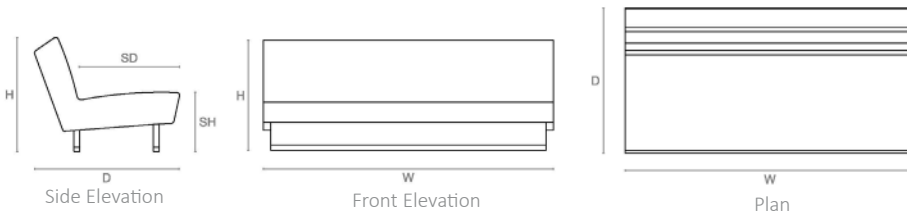

VESTA SOFA

ALTERNATIVE FINISH COMBINATIONS AVAILABLE, SEE FBC LONDON FINISHES LOOKBOOK FOR REFERENCE OR CONTACT FBC LONDON TO SPECIFY BESPOKE FINISHES FOR YOUR ORDER.

(BESPOKE DESIGN FEE CHARGES MAY BE APPLICABLE)

LINE DRAWINGS

LONG