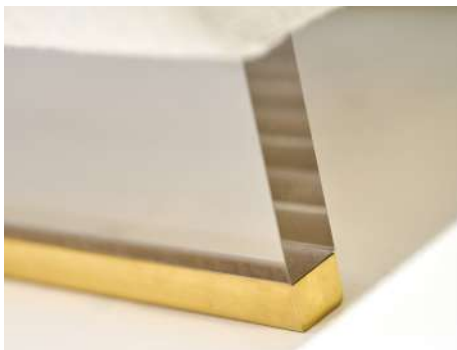

## VESTA SOFA

The Vesta, a versatile modular sofa. The inspiration drawn from the roman goddess of hearth and home. The clean lines of the upholstery compliment the horizontal lines of the lucite and brass material mixed base. Varying sizes and corner sections allows the design to be customisable to fit.