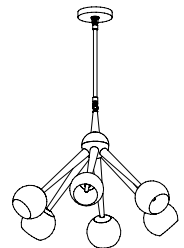

617 Van Sinderen Ave. Brooklyn, NY 11207
T +1 347 889 7570
info@mfdnyc.com

GIOTTO BURST

DESCRIPTION

Inspired by the cosmos, Giotto Burst is an other-worldly modular pendant fixture or stand-alone sconce. Materials, shapes, and finishes come together harmoniously in this updated interpretation of a mid-century classic. Tapered wooden arms cradle thick-walled, hand-blown glass globes which provide a noticeable and striking visual weight to the piece. Giotto's eye-catching design and rich finishes form a bridge between the ethereal and material realms of the spaces you create.

22" Diameter (6" Arms)
1440 Lumens / 2500K
Six globes total

GIOTTO BURST 3.3

34" Diameter (12" Arms)
1440 Lumens / 2500K
Six globes total

GIOTTO BURST 0.6

22" Diameter (6" Arms)
1440 Lumens / 2500K
Six globes total

GIOTTO BURST 0.6

34" Diameter (12" Arms)
1440 Lumens / 2500K
Six globes total

GIOTTO BURST 6.6

34" Diameter (12" Arms)
2880 Lumens / 2500K
Twelve globes total

SPECIFICATIONS

- Giotto Burst is a modular chandelier featuring wooden arms, glass globes, and metal accents.
- UL certification available in 120V: For additional cost.
- Wooden arms are available in 6" or 12" lengths.
- Lamping: E12 incandescent socket at 120V (or E14 incandescent socket at 240V)
- Bulbs included: 25 Watt, 240 Lumens, 2500K, (incandescent T6 globe).
- Standard canopy diameter is 6"
- Includes up to 36" OAD. Increased stem length available for additional cost.
- Stem removable for shipping. Not field adjustable.