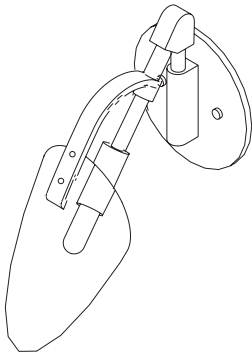

YEAR OF DESIGN

2018

MATERIAL

Solid Brass armature with adjustable blown glass diffuser in clear or smoke finish.

617 Van Sinderen Ave. Brooklyn, NY 11207
T +1 347 889 7570
info@mfdnyc.com

KINESIS SCONCE

KINESIS SCONCE

4.75"W x 7.5"D x 10.5"H

240 Lumens / 2500K

1 diffuser total

SPECIFICATIONS

- Kinesis Sconce is a modular brass lighting fixture with a mouth-blown glass diffuser.
- UL certification available in 120V: For additional cost.
- Lamping: E12 incandescent socket at 120V (or E14 incandescent socket at 240V)
- Bulb included: Single 25 Watt, 240 Lumens, 2500K, (incandescent T6 globe).
- Bulb can be replaced by using allen key (provided) to adjust diffuser outward from socket.
- Standard backplate diameter is 4.75"
- Custom configurations are not available.