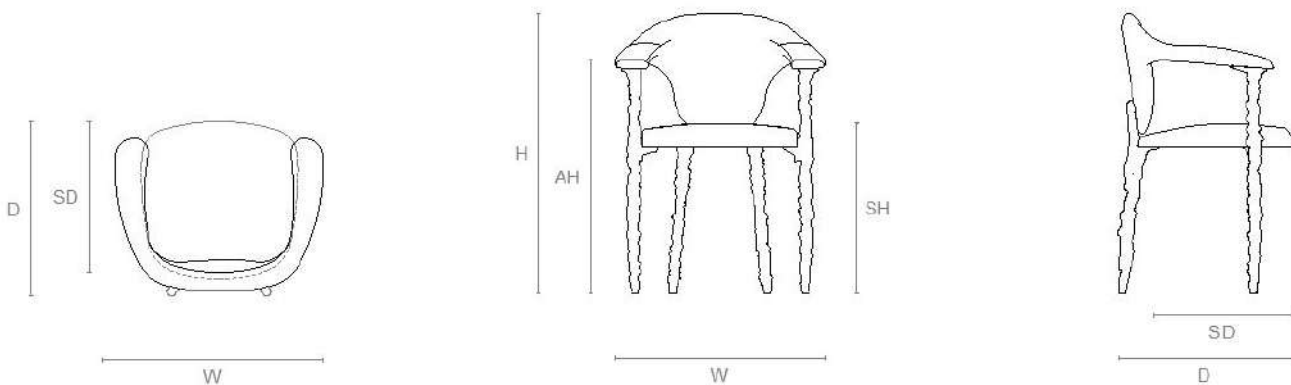

## LAVA CHAIR

BRASS

COM 1

BRONZE

COM 1

ALUMINIUM

COM 1

ALTERNATIVE FINISH COMBINATIONS AVAILABLE, SEE FBC LONDON FINISHES LOOKBOOK FOR REFERENCE OR CONTACT FBC LONDON TO SPECIFY BESPOKE FINISHES FOR YOUR ORDER.

(BESPOKE DESIGN FEE CHARGES MAY BE APPLICABLE)

## LINE DRAWINGS

### DIMENSIONS

830mm H x 618mm W x 516mm D x 500mm SH x 410mm SD x 730mm AH  
32.7in H x 24.3in W x 20.3in D x 19.7in SH x 16in SD