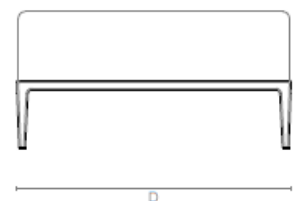

UPHOLSTERY OPTIONS

COM

DIMENSIONS

400mm H x 1200mm W x 800mm D x
400mm SH x 450mm SD
15.7in H x 47.2in W 31.5in D x 15.7in SH x
17.7in SD

FABRIC SPECIFICATIONS

Upholstered items may be ordered using customer's own fabric or leather.

LINE DRAWINGS

Plan

Side Elevation

Front Elevation