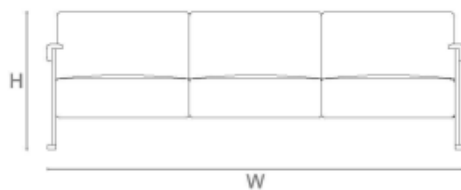

## DIMENSIONS

Size I - two seaters  
780mm H x 1600mm W x 850mm D 420mm SH  
x 612mm SD x 600mm AH  
30.7in H x 63in W x 33.5in D 16.5in SH x 24.1in  
SD x 23.6in AH

Size II - three seaters  
780mm H x 2400mm W x 850mm D 420mm  
SH x 612mm SD x 600mm AH  
30.7in H x 94.5in W x 33.5in D 16.5in SH x  
24.1in SD x 23.6in AH

## LINE DRAWINGS

Side Elevation

Front Elevation

Plan