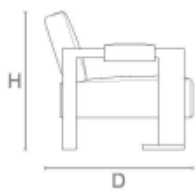

LINE DRAWINGS

Side Elevation