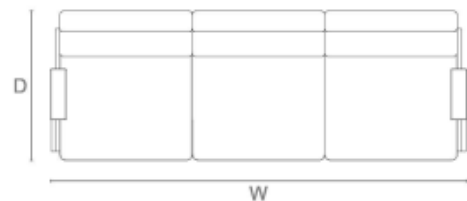

## DIMENSIONS

Size I - two seaters  
780mm H x 1600mm W x 850mm D 420mm SH  
x 612mm SD x 600mm AH  
30.7in H x 63in W x 33.5in D 16.5in SH x 24.1in  
SD x 23.6in AH

Size II - three seaters  
780mm H x 2400mm W x 850mm D 420mm  
SH x 612mm SD x 600mm AH  
30.7in H x 94.5in W x 33.5in D 16.5in SH x  
24.1in SD x 23.6in AH

## LINE DRAWINGS

Side Elevation

Front Elevation

Plan