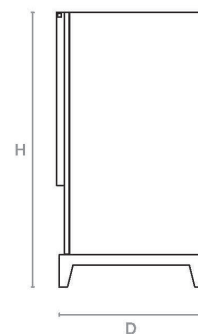

### DIMENSIONS

1000mm H x 1100mm W x 525mm D  
39.4in H X 43.3in W X 20.7in D

(BESPOKE DESIGN FEE CHARGES MAY BE APPLICABLE)

## LINE DRAWINGS

Plan

Front Elevation

Side Elevation