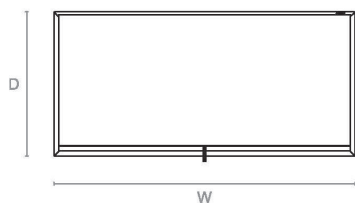

### DIMENSIONS

1000mm H x 1100mm W x 525mm D  
39.4in H X 43.3in W X 20.7in D

## LINE DRAWINGS

Plan

Front Elevation

Side Elevation