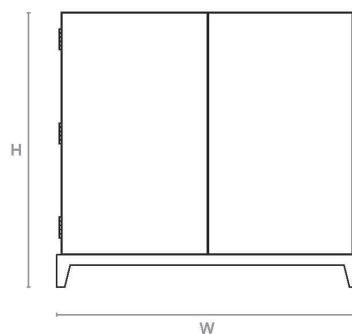

### DIMENSIONS

1000mm H x 1100mm W x 525mm D  
39.4in H X 43.3in W X 20.7in D

## LINE DRAWINGS

Plan

Front Elevation

Side Elevation