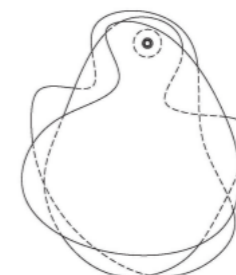

LONDON

ASPECTU MIRROR

LONDON

ASPECTU MIRROR

DIMENSIONS

1048mm H | 892mm W | 160mm D
41 1/4" H | 35" W | 6 1/4" D

DESCRIPTION

Created with layers of a semi-reflective transparent mirror with a gold leaf dispersion evoking elegance, the Aspectu Mirror helps reflect delicate details. The ethereal beauty of the Aspectu is gracefully flecked through with an elegant gold leaf dispersion. The delicate nature of the mirror is purposefully brutalised using a bronze planished rod, which fixes the different layers into place.

LINE DRAWINGS

PLAN

FRONT

SIDE