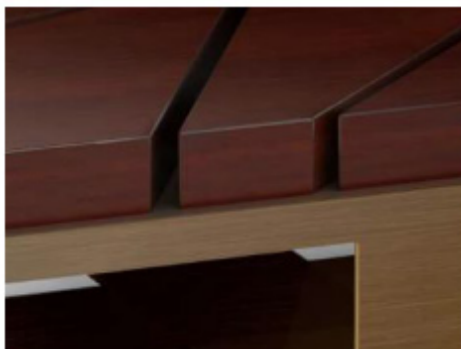

LONDON

AURORA RECTANGULAR COFFEE TABLE