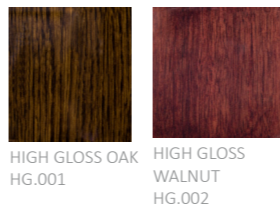

TOP OPTION 2