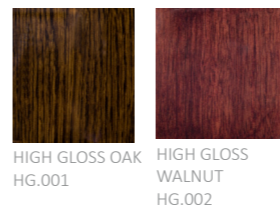

450mm H | 450mm W | 450mm D
17 3/4" H | 17 3/4" W | 17 3/4" D

DESCRIPTION

Developed from the original Aurora Coffee Table. Featuring the Cracked Earth, one of our specialist finishes. Its deeply textural nature is reminiscent of the dried out and fissured earth Fiona was inspired by during a safari trip in South Africa. The textured top is complimented by the simplicity of the base. Also available in a matt veneer finish.

NOTES

This piece can be tailor made to bespoke sizes and finishes, please enquire for further details

FINISHES VARIATIONS

FBC London products are fabricated to the highest quality. The majority of finishes are made and finished by hand and thus some variation is to be expected. FBC London works closely with our fabricators to assure all the finishes are to our typical high standards and closely align to FBC master references. With finishes of natural material such as wood and stone inherent disparities in colour and grain pattern because of variations caused by nature, over which FBC London has no control. FBC London cannot guarantee exact colour, grain, or texture of wood or stone but will work closely with you as our client to highlight this where necessary.

FINISHES

ALTERNATIVE FINISH COMBINATIONS AVAILABLE, SEE FBC LONDON FINISHES LOOKBOOK FOR REFERENCE OR CONTACT FBC LONDON TO SPECIFY BESPOKE FINISHES FOR YOUR ORDER.

FINISHES

TOP OPTION 1

TOP OPTION 2

TOP OPTION 3