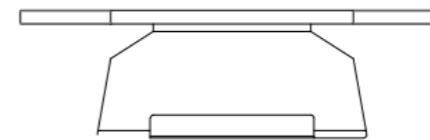

LONDON

BAMBURGH BENCH

LONDON

BAMBURGH BENCH

DIMENSIONS

420mm H | 1400mm W | 400mm D
16 1/2" in" H | 55" in" W | 15 3/4" in" D

DESCRIPTION

The Bamburgh bench is inspired by an abstract outline of Bamburgh Castle in Northumberland, with a sculptural metal base supporting the wide timber planks.

LINE DRAWINGS

PLAN

FRONT

SIDE