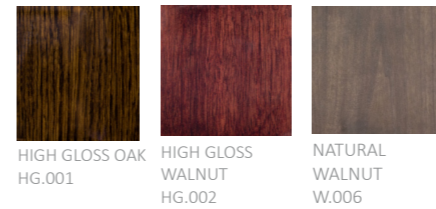

FINISHES VARIATIONS

FBC London products are fabricated to the highest quality. The majority of finishes are made and finished by hand and thus some variation is to be expected. FBC London works closely with our fabricators to assure all the finishes are to our typical high standards and closely align to FBC master references. With finishes of natural material such as wood and stone inherent disparities in colour and grain pattern because of variations caused by nature, over which FBC London has no control. FBC London cannot guarantee exact colour, grain, or texture of wood or stone but will work closely with you as our client to highlight this where necessary.

FINISHES

ALTERNATIVE FINISH COMBINATIONS AVAILABLE, SEE FBC LONDON FINISHES LOOKBOOK FOR REFERENCE OR CONTACT FBC LONDON TO SPECIFY BESPOKE FINISHES FOR YOUR ORDER.

NOTES

This piece can be tailor made to bespoke sizes and finishes, please enquire for further details

FINISHES

TOP OPTION 1

TOP OPTION 2

INTERIOR

BASE

LINE DRAWINGS

SIZE 1

SIZE 2