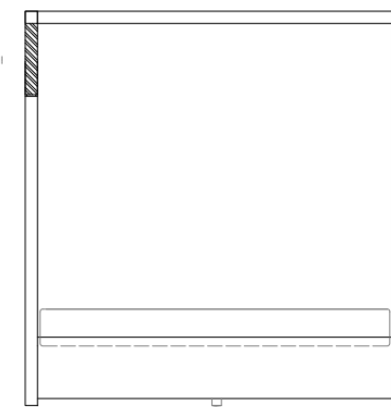

2250mm H | 1970mm W | 2170mm D
88 1/2" in" H | 77 1/2" in" W | 85 1/4" in" D
Mattress size | 1800mm W x 2000mm D

SIZE QUEEN | USA

2250mm H | 1695mm W | 2200mm D
88 1/2" in" H | 66 3/4" in" W | 86 1/1" in" D
Mattress size: 1520mm W x 2032mm D

SIZE KING | USA

2250mm H | 2100mm W | 2200mm D
88 1/2" in" H | 82 1/2" in" W | 86 1/2" in" D
Mattress size | 1930mm W x 2032mm D

DESCRIPTION

The Georgiana bed is a modern interpretation of the classic four poster bed with clean lines and upholstered bed head. Constructed of oak with metal detailing.

SIZE KING | UK

COM plain fabric 137cm / 54" in": 8m | 9 yards
COL: 130 sq ft

SIZE SUPER KING | UK

COM plain fabric 137cm / 54" in": 9m | 10yards
COL: 145 sq ft

SIZE QUEEN | USA

COM plain fabric 137cm / 54" in": 8m | 9 yards
COL: 130 sq ft

SIZE KING | USA

COM plain fabric 137cm / 54" in": 9m | 10 yards
COL: 145 sq ft

LINE DRAWINGS

PLAN

FRONT

SIDE